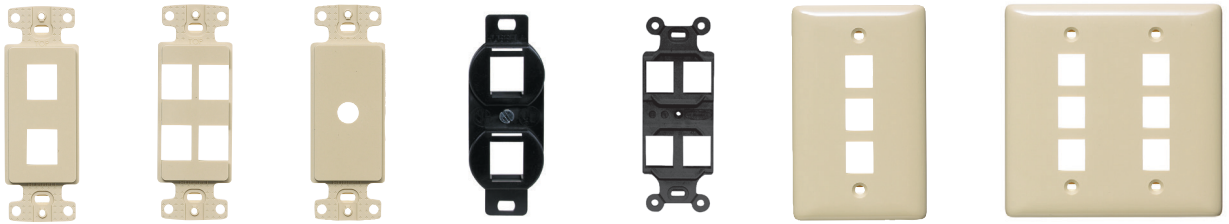

- Provide a stylized look for a finishing touch
- Multimedia jacks insert into frame for custom configurations
- Elongated strap for better wall box mounting
- High impact-resistant thermoplastic frame
- UL Listed 1863 - Communication Circuit Accessory and CSA Certified

Decorator Frames

Color	2-Port	3-Port	4-Port	6-Port	Adapter .406" (10.3) Dia. Hole	Adapter Blank
Black	NS612BK	NS613BK	NS614BK	NS616BK	—	NS620BK
Gray	NS612GY	NS613GY	NS614GY	NS616GY	—	NS620GY
Ivory	NS612I	NS613I	NS614I	NS616I	NS621I	NS620I
Light Almond	NS612LA	NS613LA	NS614LA	NS616LA	NS621LA	NS620LA
White	NS612W	NS613W	NS614W	NS616W	NS621W	NS620W

Note: Use NS621 series with rotary dimmers or to pull through AV or telephone cable, use NS620 series to fill an extra decorator opening or create customized openings.

1-Gang Multimedia Face Plates

Standard						
Color	1-Port	2-Port	3-Port	4-Port	6-Port	
Black	NSP11BK	NSP12BK	NSP13BK	NSP14BK	NSP16BK	
Gray	NSP11GY	NSP12GY	NSP13GY	NSP14GY	NSP16GY	
Ivory	NSP11I	NSP12I	NSP13I	NSP14I	NSP16I	
Light Almond	NSP11LA	NSP12LA	NSP13LA	NSP14LA	NSP16LA	
White	NSP11W	NSP12W	NSP13W	NSP14W	NSP16W	

Midsize						
Color	1-Port	2-Port	3-Port	4-Port	6-Port	
Black	NSP101BK	NSP102BK	NSP103BK	NSP104BK	NSP106BK	
Gray	NSP101GY	NSP102GY	NSP103GY	NSP104GY	NSP106GY	
Ivory	NSP101I	NSP102I	NSP103I	NSP104I	NSP106I	
Light Almond	NSP101LA	NSP102LA	NSP103LA	NSP104LA	NSP106LA	
White	NSP101W	NSP102W	NSP103W	NSP104W	NSP106W	