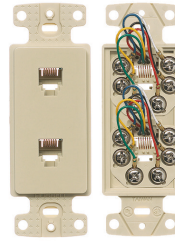

- Frames offer voice, Category 5e and Coaxial video in different configurations
- High impact-resistant thermoplastic frame
- Convenient screw down terminals
- Meets FCC part 68
- UL Listed 1863 – Communication Circuit Accessory and CSA Certified

Molded-In Voice Data Decorator Frames

Two Jack Voice Data Frame

Description	One RJ11 Jack, 6-Position, 4-Conductor	One RJ11 Jack, 6-Position, 6-Conductor	Duplex RJ11 Jacks, 6-Position, 6-Conductor	RJ11 Jack, 6-Position, 4-Conductor	Category 5e, 8-Position, 8-Conductor
Color	Screw Terminations	Screw Terminations	Screw Terminations	Screw Terminations	110 IDC
Black	NS770BK	—	—	NS784BK	NS784BK
Brown	NS770	NS771	—	NS784	NS784
Gray	NS770GY	—	—	NS784GY	NS784GY
Ivory	NS770I	NS771I	NS772I	NS784I	NS784I
Light Almond	NS770LA	NS771LA	NS772LA	NS784LA	NS784LA
White	NS770W	NS771W	NS772W	NS784W	NS784W

Molded-In Video and Voice Decorator Frames

Description	One F-Type Coupler Bulkhead, Female to Female	Duplex F-Type Coupler Bulkhead, Female to Female	One RJ11 Jack, 6-Position, 4-Conductor, One F-Type Coupler Bulkhead, Female to Female	One Cat. 5e 110 Punch-Down, One F-Type Coupler Bulkhead, Female to Female
Color	Screw Terminations	Screw Terminations	Screw Terminations	Screw Terminations
Black	—	—	—	NS785BK
Brown	—	—	—	NS785
Gray	—	—	—	NS785GY
Ivory	NS780I	NS782I	NS783I	NS785I
Light Almond	NS780LA	NS782LA	NS783LA	NS785LA
White	NS780W	NS782W	NS783W	NS785W