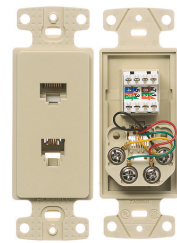

- Frames offer voice, Category 5e and Coaxial video in different configurations
- High impact-resistant thermoplastic frame
- Convenient screw down terminals
- Meets FCC part 68
- UL Listed 1863 – Communication Circuit Accessory and CSA Certified

Molded-In Voice Data Decorator Frames

Two Jack Voice Data Frame

Description	One RJ11 Jack, 6-Position, 4-Conductor	One RJ11 Jack, 6-Position, 6-Conductor	Duplex RJ11 Jacks, 6-Position, 6-Conductor	RJ11 Jack, 6-Position, 4-Conductor	Category 5e, 8-Position, 8-Conductor
Color	Screw Terminations	Screw Terminations	Screw Terminations	Screw Terminations	110 IDC
Black	NS770BK	—	—	NS784BK	NS784BK
Brown	NS770	NS771	—	NS784	NS784
Gray	NS770GY	—	—	NS784GY	NS784GY
Ivory	NS770I	NS771I	NS772I	NS784I	NS784I
Light Almond	NS770LA	NS771LA	NS772LA	NS784LA	NS784LA
White	NS770W	NS771W	NS772W	NS784W	NS784W

Molded-In Video and Voice Decorator Frames

Description	One F-Type Coupler Bulkhead, Female to Female	Duplex F-Type Coupler Bulkhead, Female to Female	One RJ11 Jack, 6-Position, 4-Conductor, One F-Type Coupler Bulkhead, Female to Female	One Cat. 5e 110 Punch-Down, One F-Type Coupler Bulkhead, Female to Female
Color	Screw Terminations	Screw Terminations	Screw Terminations	Screw Terminations
Black	—	—	—	NS785BK
Brown	—	—	—	NS785
Gray	—	—	—	NS785GY
Ivory	NS780I	NS782I	NS783I	NS785I
Light Almond	NS780LA	NS782LA	NS783LA	NS785LA
White	NS780W	NS782W	NS783W	NS785W