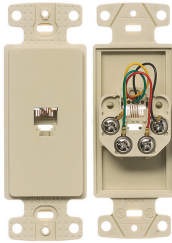

- Frames offer voice, Category 5e and Coaxial video in different configurations
- High impact-resistant thermoplastic frame
- Convenient screw down terminals
- Meets FCC part 68
- UL Listed 1863 – Communication Circuit Accessory and CSA Certified

Molded-In Voice Data Decorator Frames

Two Jack Voice Data Frame

Description	One RJ11 Jack, 6-Position, 4-Conductor	One RJ11 Jack, 6-Position, 6-Conductor	Duplex RJ11 Jacks, 6-Position, 6-Conductor	RJ11 Jack, 6-Position, 4-Conductor	Category 5e, 8-Position, 8-Conductor
Color	Screw Terminations	Screw Terminations	Screw Terminations	Screw Terminations	110 IDC
Black	NS770BK	—	—	NS784BK	NS784BK
Brown	NS770	NS771	—	NS784	NS784
Gray	NS770GY	—	—	NS784GY	NS784GY
Ivory	NS770I	NS771I	NS772I	NS784I	NS784I
Light Almond	NS770LA	NS771LA	NS772LA	NS784LA	NS784LA
White	NS770W	NS771W	NS772W	NS784W	NS784W

Molded-In Video and Voice Decorator Frames

Description	One F-Type Coupler Bulkhead, Female to Female	Duplex F-Type Coupler Bulkhead, Female to Female	One RJ11 Jack, 6-Position, 4-Conductor, One F-Type Coupler Bulkhead, Female to Female	One Cat. 5e 110 Punch-Down, One F-Type Coupler Bulkhead, Female to Female
Color	Screw Terminations	Screw Terminations	Screw Terminations	Screw Terminations
Black	—	—	—	NS785BK
Brown	—	—	—	NS785
Gray	—	—	—	NS785GY
Ivory	NS780I	NS782I	NS783I	NS785I
Light Almond	NS780LA	NS782LA	NS783LA	NS785LA
White	NS780W	NS782W	NS783W	NS785W