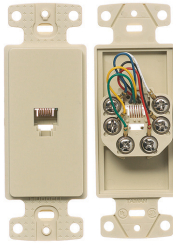

- Frames offer voice, Category 5e and Coaxial video in different configurations
- High impact-resistant thermoplastic frame
- Convenient screw down terminals
- Meets FCC part 68
- UL Listed 1863 – Communication Circuit Accessory and CSA Certified

Molded-In Voice Data Decorator Frames

Two Jack Voice Data Frame

Description	One RJ11 Jack, 6-Position, 4-Conductor	One RJ11 Jack, 6-Position, 6-Conductor	Duplex RJ11 Jacks, 6-Position, 6-Conductor	RJ11 Jack, 6-Position, 4-Conductor	Category 5e, 8-Position, 8-Conductor
Color	Screw Terminations	Screw Terminations	Screw Terminations	Screw Terminations	110 IDC
Black	NS770BK	—	—	NS784BK	NS784BK
Brown	NS770	NS771	—	NS784	NS784
Gray	NS770GY	—	—	NS784GY	NS784GY
Ivory	NS770I	NS771I	NS772I	NS784I	NS784I
Light Almond	NS770LA	NS771LA	NS772LA	NS784LA	NS784LA
White	NS770W	NS771W	NS772W	NS784W	NS784W

Molded-In Video and Voice Decorator Frames

Description	One F-Type Coupler Bulkhead, Female to Female	Duplex F-Type Coupler Bulkhead, Female to Female	One RJ11 Jack, 6-Position, 4-Conductor, One F-Type Coupler Bulkhead, Female to Female	One Cat. 5e 110 Punch-Down, One F-Type Coupler Bulkhead, Female to Female
Color	Screw Terminations	Screw Terminations	Screw Terminations	Screw Terminations
Black	—	—	—	NS785BK
Brown	—	—	—	NS785
Gray	—	—	—	NS785GY
Ivory	NS780I	NS782I	NS783I	NS785I
Light Almond	NS780LA	NS782LA	NS783LA	NS785LA
White	NS780W	NS782W	NS783W	NS785W