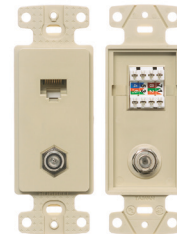

- Frames offer voice, Category 5e and Coaxial video in different configurations
- High impact-resistant thermoplastic frame
- Convenient screw down terminals
- Meets FCC part 68
- UL Listed 1863 – Communication Circuit Accessory and CSA Certified

Molded-In Voice Data Decorator Frames

Two Jack Voice Data Frame

Description	One RJ11 Jack, 6-Position, 4-Conductor	One RJ11 Jack, 6-Position, 6-Conductor	Duplex RJ11 Jacks, 6-Position, 6-Conductor	RJ11 Jack, 6-Position, 4-Conductor	Category 5e, 8-Position, 8-Conductor
Color	Screw Terminations	Screw Terminations	Screw Terminations	Screw Terminations	110 IDC
Black	NS770BK	—	—	NS784BK	NS784BK
Brown	NS770	NS771	—	NS784	NS784
Gray	NS770GY	—	—	NS784GY	NS784GY
Ivory	NS770I	NS771I	NS772I	NS784I	NS784I
Light Almond	NS770LA	NS771LA	NS772LA	NS784LA	NS784LA
White	NS770W	NS771W	NS772W	NS784W	NS784W

Molded-In Video and Voice Decorator Frames

Description	One F-Type Coupler Bulkhead, Female to Female	Duplex F-Type Coupler Bulkhead, Female to Female	One RJ11 Jack, 6-Position, 4-Conductor, One F-Type Coupler Bulkhead, Female to Female	One Cat. 5e 110 Punch-Down, One F-Type Coupler Bulkhead, Female to Female
Color	Screw Terminations	Screw Terminations	Screw Terminations	Screw Terminations
Black	—	—	—	NS785BK
Brown	—	—	—	NS785
Gray	—	—	—	NS785GY
Ivory	NS780I	NS782I	NS783I	NS785I
Light Almond	NS780LA	NS782LA	NS783LA	NS785LA
White	NS780W	NS782W	NS783W	NS785W