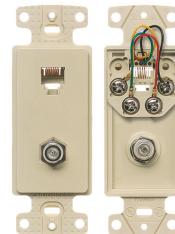

- Frames offer voice, Category 5e and Coaxial video in different configurations
- High impact-resistant thermoplastic frame
- Convenient screw down terminals
- Meets FCC part 68
- UL Listed 1863 – Communication Circuit Accessory and CSA Certified

Molded-In Voice Data Decorator Frames

Two Jack Voice Data Frame

Description	One RJ11 Jack, 6-Position, 4-Conductor	One RJ11 Jack, 6-Position, 6-Conductor	Duplex RJ11 Jacks, 6-Position, 6-Conductor	RJ11 Jack, 6-Position, 4-Conductor	Category 5e, 8-Position, 8-Conductor
Color	Screw Terminations	Screw Terminations	Screw Terminations	Screw Terminations	110 IDC
Black	NS770BK	—	—	NS784BK	NS784BK
Brown	NS770	NS771	—	NS784	NS784
Gray	NS770GY	—	—	NS784GY	NS784GY
Ivory	NS770I	NS771I	NS772I	NS784I	NS784I
Light Almond	NS770LA	NS771LA	NS772LA	NS784LA	NS784LA
White	NS770W	NS771W	NS772W	NS784W	NS784W

Molded-In Video and Voice Decorator Frames

Description	One F-Type Coupler Bulkhead, Female to Female	Duplex F-Type Coupler Bulkhead, Female to Female	One RJ11 Jack, 6-Position, 4-Conductor, One F-Type Coupler Bulkhead, Female to Female	One Cat. 5e 110 Punch-Down, One F-Type Coupler Bulkhead, Female to Female
Color	Screw Terminations	Screw Terminations	Screw Terminations	Screw Terminations
Black	—	—	—	NS785BK
Brown	—	—	—	NS785
Gray	—	—	—	NS785GY
Ivory	NS780I	NS782I	NS783I	NS785I
Light Almond	NS780LA	NS782LA	NS783LA	NS785LA
White	NS780W	NS782W	NS783W	NS785W