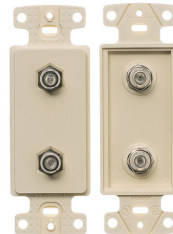

- Frames offer voice, Category 5e and Coaxial video in different configurations
- High impact-resistant thermoplastic frame
- Convenient screw down terminals
- Meets FCC part 68
- UL Listed 1863 – Communication Circuit Accessory and CSA Certified

Molded-In Voice Data Decorator Frames

Two Jack Voice Data Frame

Description	One RJ11 Jack, 6-Position, 4-Conductor	One RJ11 Jack, 6-Position, 6-Conductor	Duplex RJ11 Jacks, 6-Position, 6-Conductor	RJ11 Jack, 6-Position, 4-Conductor	Category 5e, 8-Position, 8-Conductor
Color	Screw Terminations	Screw Terminations	Screw Terminations	Screw Terminations	110 IDC
Black	NS770BK	—	—	NS784BK	NS784BK
Brown	NS770	NS771	—	NS784	NS784
Gray	NS770GY	—	—	NS784GY	NS784GY
Ivory	NS770I	NS771I	NS772I	NS784I	NS784I
Light Almond	NS770LA	NS771LA	NS772LA	NS784LA	NS784LA
White	NS770W	NS771W	NS772W	NS784W	NS784W

Molded-In Video and Voice Decorator Frames

Description	One F-Type Coupler Bulkhead, Female to Female	Duplex F-Type Coupler Bulkhead, Female to Female	One RJ11 Jack, 6-Position, 4-Conductor, One F-Type Coupler Bulkhead, Female to Female	One Cat. 5e 110 Punch-Down, One F-Type Coupler Bulkhead, Female to Female
Color	Screw Terminations	Screw Terminations	Screw Terminations	Screw Terminations
Black	—	—	—	NS785BK
Brown	—	—	—	NS785
Gray	—	—	—	NS785GY
Ivory	NS780I	NS782I	NS783I	NS785I
Light Almond	NS780LA	NS782LA	NS783LA	NS785LA
White	NS780W	NS782W	NS783W	NS785W