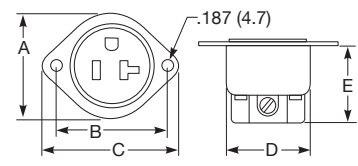

Product Dimensions Inches (mm)

	Receptacle			Equipment Devices	
	Duplex	Decoratator	Single	Male	Female
A	4.06" (103.1)	4.06" (103.1)	4.06" (103.1)	1.84" (46.7)	1.84" (46.7)
B	3.28" (83.3)	3.28" (83.3)	3.28" (83.3)	2.00" (50.8)	2.00" (50.8)
C	1.38" (35.1)	1.36" (34.5)	1.38" (35.1)	2.50" (63.5)	2.50" (63.5)
D	0.92" (23.4)	1.03" (26.2)	0.92" (23.4)	1.61" (40.9)	1.47" (37.3)
E	2.68" (68.1)	2.75" (69.9)	1.78" (45.2)	1.55" (39.4)	1.31" (33.3)

Duplex Receptacle

Duplex Receptacle

Single Receptacle

Male Equipment Device

Female Equipment Device