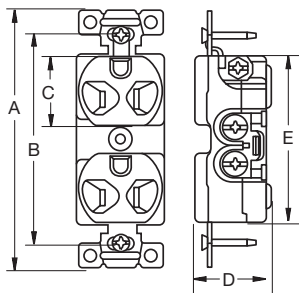

Straight Blade Devices

Heavy Duty, Specification Grade Receptacles

15A and 20A 125V and 250V Receptacles and Equipment Base Devices

TECH-SPEC®

Style		Receptacles						Equipment Base Devices - Clamp-Type, Back Wiring			
		Duplex			Decoratator	Single		Male		Female	
Rating	Color	Weather Resistant 	Back and Side Wired	Back and Side Wired	Side Wired	Back and Side Wired	Side Wired	Color	Nylon Cup	Self-Grounding Strap	Nylon Cup
NEMA 5-15, 15A 125V 	Black	5262BBLKWR	5262BBLK	—	5242BLK	9252BLK	—	Black	—	5278G	—
	Brown	5262BNWR	5262BN	—	5242	9252	5251	White	5278	—	5279
	Gray	5262BGRYWR	5262BGRY	—	5242GRY	9252GRY	—				
	Ivory	5262BIWR	5262BI	5251I	5242I	9252I	5251I				
	Red	5262BREDWR	5262BRED	—	5242RED	—	—				
White	5262BWWR	5262BW	5252W	5242W	9252W	—					
NEMA 5-20, 20A 125V 	Black	5362BBLKWR	5362BBLK	—	5342BLK	9352BLK	5351BLK	Black	—	5378G	—
	Brown	5362BNWR	5362BN	—	5342	9352BRN	5351	White	5378	—	5379
	Gray	5362BGRYWR	5362BGRY	—	5342GRY	9352GRY	—				
	Ivory	5362BIWR	5362BI	5351I	5342I	9352I	5351I				
	Red	5362BREDWR	5362BRED	—	5342RED	—	—				
White	5362BWWR	5362BW	5352W	5342W	9352W	—					
NEMA 6-15, 15A 250V 								White	5678	5678G	5679
NEMA 6-20, 20A 250V 								White	5478	—	5479

Product Dimensions Inches (mm)

	Receptacle			Equipment Devices	
	Duplex	Decoratator	Single	Male	Female
A	4.06" (103.1)	4.06" (103.1)	4.06" (103.1)	1.84" (46.7)	1.84" (46.7)
B	3.28" (83.3)	3.28" (83.3)	3.28" (83.3)	2.00" (50.8)	2.00" (50.8)
C	1.38" (35.1)	1.36" (34.5)	1.38" (35.1)	2.50" (63.5)	2.50" (63.5)
D	0.92" (23.4)	1.03" (26.2)	0.92" (23.4)	1.61" (40.9)	1.47" (37.3)
E	2.68" (68.1)	2.75" (69.9)	1.78" (45.2)	1.55" (39.4)	1.31" (33.3)

Duplex Receptacle

Duplex Receptacle

Single Receptacle

Male Equipment Device

Female Equipment Device