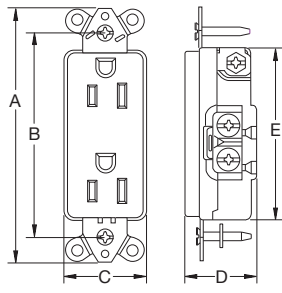

Straight Blade Devices

Heavy Duty, Specification Grade Receptacles

15A and 20A 125V and 250V Receptacles and Equipment Base Devices

TECH-SPEC®

Style		Receptacles						Equipment Base Devices - Clamp-Type, Back Wiring			
		Duplex			Decoratator	Single		Male		Female	
Rating	Color	Weather Resistant 	Back and Side Wired	Back and Side Wired	Side Wired	Back and Side Wired	Side Wired	Color	Nylon Cup	Self-Grounding Strap	Nylon Cup
NEMA 5-15, 15A 125V 	Black	5262BBLKWR	5262BBLK	—	5242BLK	9252BLK	—	Black	—	5278G	—
	Brown	5262BNWR	5262BN	—	5242	9252	5251	White	5278	—	5279
	Gray	5262BGRYWR	5262BGRY	—	5242GRY	9252GRY	—				
	Ivory	5262BIWR	5262BI	5251I	5242I	9252I	5251I				
	Red	5262BREDWR	5262BRED	—	5242RED	—	—				
White	5262BWWR	5262BW	5252W	5242W	9252W	—					
NEMA 5-20, 20A 125V 	Black	5362BBLKWR	5362BBLK	—	5342BLK	9352BLK	5351BLK	Black	—	5378G	—
	Brown	5362BNWR	5362BN	—	5342	9352BRN	5351	White	5378	—	5379
	Gray	5362BGRYWR	5362BGRY	—	5342GRY	9352GRY	—				
	Ivory	5362BIWR	5362BI	5351I	5342I	9352I	5351I				
	Red	5362BREDWR	5362BRED	—	5342RED	—	—				
White	5362BWWR	5362BW	5352W	5342W	9352W	—					
NEMA 6-15, 15A 250V 								White	5678	5678G	5679
NEMA 6-20, 20A 250V 								White	5478	—	5479

Product Dimensions Inches (mm)

	Receptacle			Equipment Devices	
	Duplex	Decoratator	Single	Male	Female
A	4.06" (103.1)	4.06" (103.1)	4.06" (103.1)	1.84" (46.7)	1.84" (46.7)
B	3.28" (83.3)	3.28" (83.3)	3.28" (83.3)	2.00" (50.8)	2.00" (50.8)
C	1.38" (35.1)	1.36" (34.5)	1.38" (35.1)	2.50" (63.5)	2.50" (63.5)
D	0.92" (23.4)	1.03" (26.2)	0.92" (23.4)	1.61" (40.9)	1.47" (37.3)
E	2.68" (68.1)	2.75" (69.9)	1.78" (45.2)	1.55" (39.4)	1.31" (33.3)

Duplex Receptacle

Duplex Receptacle

Single Receptacle

Male Equipment Device

Female Equipment Device