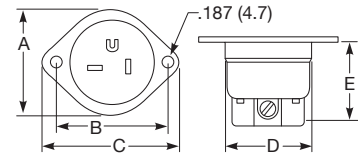

Straight Blade Devices

Heavy Duty, Specification Grade Receptacles

15A and 20A 125V and 250V Receptacles and Equipment Base Devices

TECH-SPEC®

Style		Receptacles						Equipment Base Devices - Clamp-Type, Back Wiring			
		Duplex			Decoratator	Single		Male		Female	
Rating	Color	Weather Resistant 	Back and Side Wired	Back and Side Wired	Side Wired	Back and Side Wired	Side Wired	Color	Nylon Cup	Self-Grounding Strap	Nylon Cup
NEMA 5-15, 15A 125V 	Black	5262BBLKWR	5262BBLK	—	5242BLK	9252BLK	—	Black	—	5278G	—
	Brown	5262BNWR	5262BN	—	5242	9252	5251	White	5278	—	5279
	Gray	5262BGRYWR	5262BGRY	—	5242GRY	9252GRY	—				
	Ivory	5262BIWR	5262BI	5251I	5242I	9252I	5251I				
	Red	5262BREDWR	5262BRED	—	5242RED	—	—				
White	5262BWWR	5262BW	5252W	5242W	9252W	—					
NEMA 5-20, 20A 125V 	Black	5362BBLKWR	5362BBLK	—	5342BLK	9352BLK	5351BLK	Black	—	5378G	—
	Brown	5362BNWR	5362BN	—	5342	9352BRN	5351	White	5378	—	5379
	Gray	5362BGRYWR	5362BGRY	—	5342GRY	9352GRY	—				
	Ivory	5362BIWR	5362BI	5351I	5342I	9352I	5351I				
	Red	5362BREDWR	5362BRED	—	5342RED	—	—				
White	5362BWWR	5362BW	5352W	5342W	9352W	—					
NEMA 6-15, 15A 250V 								White	5678	5678G	5679
NEMA 6-20, 20A 250V 								White	5478	—	5479

Product Dimensions Inches (mm)

	Receptacle			Equipment Devices	
	Duplex	Decoratator	Single	Male	Female
A	4.06" (103.1)	4.06" (103.1)	4.06" (103.1)	1.84" (46.7)	1.84" (46.7)
B	3.28" (83.3)	3.28" (83.3)	3.28" (83.3)	2.00" (50.8)	2.00" (50.8)
C	1.38" (35.1)	1.36" (34.5)	1.38" (35.1)	2.50" (63.5)	2.50" (63.5)
D	0.92" (23.4)	1.03" (26.2)	0.92" (23.4)	1.61" (40.9)	1.47" (37.3)
E	2.68" (68.1)	2.75" (69.9)	1.78" (45.2)	1.55" (39.4)	1.31" (33.3)

Duplex Receptacle

Duplex Receptacle

Single Receptacle

Male Equipment Device

Female Equipment Device