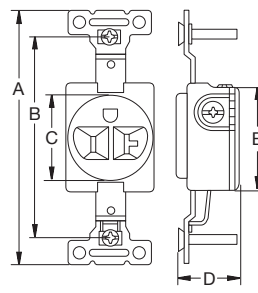

Straight Blade Devices

Heavy Duty, Specification Grade Receptacles

15A and 20A 125V and 250V Receptacles and Equipment Base Devices

TECH-SPEC®

Style		Receptacles						Equipment Base Devices - Clamp-Type, Back Wiring			
		Duplex			Decoratator	Single		Male		Female	
Rating	Color	Weather Resistant 	Back and Side Wired	Back and Side Wired	Side Wired	Back and Side Wired	Side Wired	Color	Nylon Cup	Self-Grounding Strap	Nylon Cup
NEMA 5-15, 15A 125V 	Black	5262BBLKWR	5262BBLK	—	5242BLK	9252BLK	—	Black	—	5278G	—
	Brown	5262BNWR	5262BN	—	5242	9252	5251	White	5278	—	5279
	Gray	5262BGRYWR	5262BGRY	—	5242GRY	9252GRY	—				
	Ivory	5262BIWR	5262BI	5251I	5242I	9252I	5251I				
	Red	5262BREDWR	5262BRED	—	5242RED	—	—				
White	5262BWWR	5262BW	5252W	5242W	9252W	—					
NEMA 5-20, 20A 125V 	Black	5362BBLKWR	5362BBLK	—	5342BLK	9352BLK	5351BLK	Black	—	5378G	—
	Brown	5362BNWR	5362BN	—	5342	9352BRN	5351	White	5378	—	5379
	Gray	5362BGRYWR	5362BGRY	—	5342GRY	9352GRY	—				
	Ivory	5362BIWR	5362BI	5351I	5342I	9352I	5351I				
	Red	5362BREDWR	5362BRED	—	5342RED	—	—				
White	5362BWWR	5362BW	5352W	5342W	9352W	—					
NEMA 6-15, 15A 250V 								White	5678	5678G	5679
NEMA 6-20, 20A 250V 								White	5478	—	5479

Product Dimensions Inches (mm)

	Receptacle			Equipment Devices	
	Duplex	Decoratator	Single	Male	Female
A	4.06" (103.1)	4.06" (103.1)	4.06" (103.1)	1.84" (46.7)	1.84" (46.7)
B	3.28" (83.3)	3.28" (83.3)	3.28" (83.3)	2.00" (50.8)	2.00" (50.8)
C	1.38" (35.1)	1.36" (34.5)	1.38" (35.1)	2.50" (63.5)	2.50" (63.5)
D	0.92" (23.4)	1.03" (26.2)	0.92" (23.4)	1.61" (40.9)	1.47" (37.3)
E	2.68" (68.1)	2.75" (69.9)	1.78" (45.2)	1.55" (39.4)	1.31" (33.3)

Duplex Receptacle

Duplex Receptacle

Single Receptacle

Male Equipment Device

Female Equipment Device