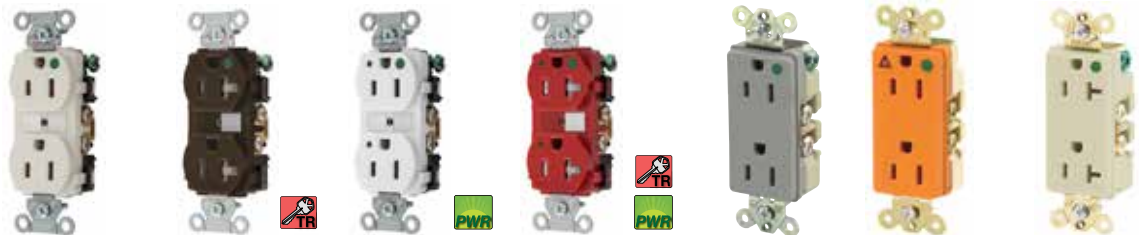

FASHION SERIES™ 9000

- High-impact thermoplastic face and base
- Back and side wired
- Break-off tab for two-circuit wiring
- Heavy duty, wrap-around steel yoke

Heavy Duty Receptacles

The Bryant Tamper-Resistant Mechanism eliminates the frustration and difficulty experienced using TR receptacles with plugs that have sharp, or bent blades. Bryant TR receptacles work so well there is virtually no perceptible difference in the feel between the TR receptacles and our conventional non-TR receptacles. Trust Bryant to deliver TamperResistant protection that feels like it's not even there.

Fashion Series® 9000

The built-in features of the 9200 self-grounding receptacle reflect the super-safe design, solid construction, and attention to details — the Face of Quality of Bryant's full line of Fashion Series 9000 designer receptacles. This line assures you of the exact device you need for hospital, industrial or commercial applications.

15A and 20A 125V Duplex Receptacles

Wiring		Back and Side Wired						
Face		Duplex				Decorator		
Rating	Color	Standard	Tamper-Resistant	Power Ind. LED	TR & LED	Duplex	Isolated Ground	Lighted Face
NEMA 5-15, 15A 125V 	Brown	8200HB	8200HBTR	8200HBL	8200HBLTR	9200	—	—
	Gray	8200HBGRY	8200HBGRYTR	8200HBGRYL	8200HBGRYLTR	9200GRY	9200IGGRY	9200GRYL
	Ivory	8200HBI	8200HBITR	8200HBIL	8200HBILTR	9200I	9200IGI	9200IL
	Red	8200HBRED	8200HBREDTR	8200HBREDL	8200HBREDLTR	9200RED	9200IGRED	9200REDL
	White	8200HBW	8200HBWTR	8200HBWL	8200HBWLTR	9200W	9200IGW	9200WL
	Orange	—	—	—	—	—	9200IG	—
NEMA 5-20, 20A 125V 	Brown	8300HB	8300HBTR	8300HBL	8300HBLTR	9300	—	—
	Gray	8300HBGRY	8300HBGRYTR	8300HBGRYL	8300HBGRYLTR	9300GRY	9300IGGRY	—
	Ivory	8300HBI	8300HBITR	8300HBIL	8300HBILTR	9300I	9300IGI	9300IL
	Red	8300HBRED	8300HBREDTR	8300HBREDL	8300HBREDLTR	9300RED	9300IGRED	9300REDL
	White	8300HBW	8300HBWTR	8300HBWL	8300HBWLTR	9300W	9300IGW	9300WL
	Orange	—	—	—	—	—	9300IG	—