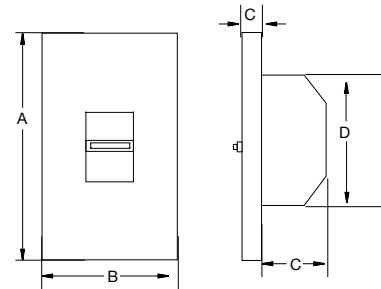

Product Dimensions Inches (mm)

	BAS203/BAS153	BAS103/BAS63
A	4.50" (114.3)	4.50" (114.3)
B	4.50" (114.3)	2.75" (69.9)
C	1.31" (33.3)*	1.31" (33.3)*
D	2.75" (69.9)	2.75" (69.9)
E	0.62" (15.7)	0.62" (15.7)

Note: *High watt models up to 1.71 in. (43.4).

Color	Single Pole/3-Way, 120V AC, 60 Hz			
	2000W	1500W	1000W	600W
Ivory	BAS203I	BAS153I	BAS103I	BAS63I
White	BAS203W	BAS153W	BAS103W	BAS63W