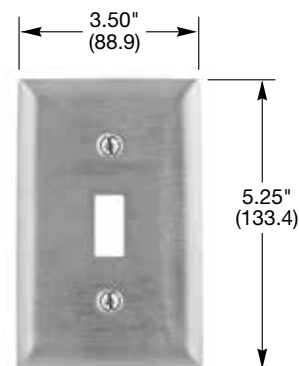

Wallplates and Covers

Jumbo Metal Wallplates

Jumbo, Smooth, Stainless Steel Type 302/304 Wallplates Inches (mm)

Description	Catalog Number	Description	Catalog Number
1-Gang, 1-Toggle 	SSJ1	2-Gang, 2-Toggle 	SSJ2
1-Gang, 1-Duplex 	SSJ8	2-Gang, 2-Duplex 	SSJ82
1-Gang, 1-Decorator 	SSJ26	2-Gang, 2-Decorator 	SSJ262
1-Gang, 1-Single Receptacle for 1.36–1.39 in. (34.5–35.3) dia. face 	SSJ7	2-Gang, 1-Toggle, 1-Duplex 	SSJ18
1-Gang, 1-Single Receptacle for 2.09–2.13 in. (53.1–54.1) dia. face 	SSJ723	2-Gang, 1-Toggle, 1-Decorator 	SSJ126
1-Gang, 1-Blank, box mount 	SSJ13	2-Gang, 2-Blank, box mount 	SSJ23
1-Gang, 1-Telephone opening, 0.640 in. (16.3) box mount 	SSJ11*		

Note: *.50 in. (12.7) I.D. nylon bushing provided.
Specifications are subject to change without notice.

Product Dimensions Inches (mm)

Jumbo Wallplate

Oversize dimensions (see page Q-26 for more details).
1-Gang, 5.25 in. x 3.50 in. (133.4 x 88.9).
2-Gang, 5.25 in. x 5.31 in. (133.4 x 134.9).