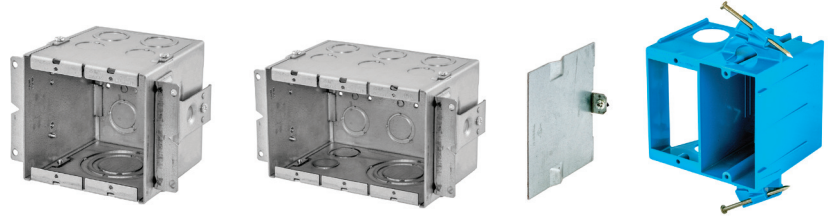

Power Kits

Description	Color	Catalog Number
Standard power kit, includes wallplate, box and 15A tamper-resistant outlet	White	NSOKPTR
Surge protected power kit, includes wallplate, box and surge protected outlet	Blue	NSOKPS

HDMI Frames

Description	Color	1-Gang, 1-Port	1-Gang, 2-Port
HDMI, decorator frame, female to female	Black	NS801BK	NS802BK
	Gray	NS801GY	NS802GY
	Ivory	NS801I	NS802I
	Light Almond	NS801LA	NS802LA
	White	NS801W	NS802W

Recessed Receptacles

Color	15A 125V, Tamper-Resistant Duplex Receptacle		
	1-Gang	2-Gang with Feed-Through	2-Gang with Snap Fit
Ivory	RR1510I	RR1512I	RR1514I
Light Almond	RR1510LA	RR1512LA	RR1514LA
White	RR1510W	RR1512W	RR1514W

Feed-Through Plates

Color	1-Gang	2-Gang
Ivory	NSAV11*	NSAV21*
White	NSAV1W*	NSAV2W*

Note: *Not UL Listed.

Two and Three Gangable AV Wallboxes Inches (mm)

Box	Dimensions			Top Knockouts	Bottom Knockouts	Back Knockouts	Catalog Number
	Height	Width	Depth				
2-Gang, 2" KO, 54 in ³ capacity	4.21" (107)	4.06" (103)	4.0" (102)	(2) 1/2" (2) 1/2" - 3/4" TKO*	(1) 1", 1 1/4", 1 1/2" and 2"	(2) 1/2" - 3/4" TKO	HBL985
3-Gang, 2" KO, 79 in ³ capacity	4.21" (107)	5.87" (149)	4.0" (102)	(3) 1/2" (3) 1/2" - 3/4" TKO*	(1) 1/2", (1) 1/2" - 3/4" TKO* (1) 1", 1 1/4", 1 1/2" and 2"	(3) 1/2" - 3/4" TKO	HBL986