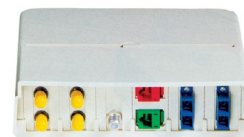

Catalog No.

AMO

AMO Adapter Brackets

Office White

Description

ST-style adapter, phosphor bronze, 2 included

Blank adapter, 10-pack

Single jack adapter, 10-pack

Dual jack adapter, 10-pack