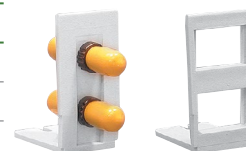

Catalog No.

AMOBST2

AMOBL10

AMOBJ10

AMOB2J10

AMO Adapter Brackets, SC and LC

Description

SC duplex adapter, phosphor bronze

LC quad adapter, phosphor bronze, blue

SC duplex adapter, zirconia

LC quad adapter, zirconia

LC quad adapter, zirconia

Color

Office White/Blue

Office White/Blue

Office White/Aqua

Office White/Aqua

Office White/Beige