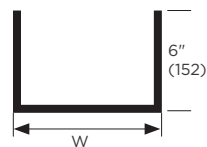

Note: •UL Classified as equipment ground conductor (painted tray cUL Classified only).
All dimensions are +/- 0.25". Custom paint colors available in addition to Black Powder Coat (Contact Hubbell).

Metal ladder & basket tray - Section M