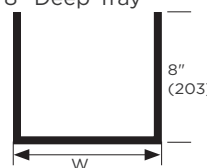

Note: •UL Classified as equipment ground conductor (painted tray cUL Classified only).
All dimensions are +/- 0.25". Custom paint colors available in addition to Black Powder Coat (Contact Hubbell).

Metal ladder & basket tray - Section M