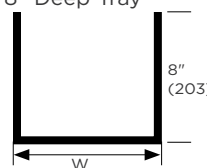

Note: •UL Classified as equipment ground conductor (painted tray cUL Classified only).
All dimensions are +/- 0.25". Custom paint colors available in addition to Black Powder Coat (Contact Hubbell).