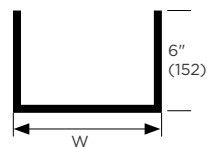

Note: •UL Classified as equipment ground conductor (painted tray cUL Classified only).
All dimensions are +/- 0.25". Custom paint colors available in addition to Black Powder Coat (Contact Hubbell).