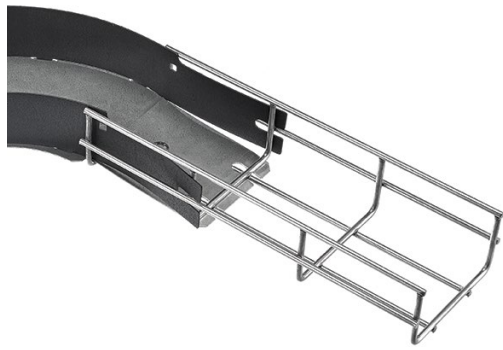

NEXTFRAME | Wire Basket Tray, Preformed Fittings

Features

- Labor and time savings
- Consistent installations
- For round and flat tray
- Steel pre-galvanized bases
- Interlocking polymer side walls
- Splicing hardware included
- Available with steel side walls

①

②

③

④

Pre-Formed Fittings

Tray Size in (mm)	Tray Width in (mm)	① 90 Degree	② Tee	③ Intersection	④ 45 Degree	30 Degree
2" (51) Deep	4"(102)	HBTR0204	HBTT0204	HBTI0204	HBT450204	HBT300204
	6"(152)	HBTR0206	HBTT0206	HBTI0206	HBT450206	HBT300206
	8"(203)	HBTR0208	HBTT0208	HBTI0208	HBT450208	HBT300208
	12"(305)	HBTR0212	HBTT0212	HBTI0212	HBT450212	HBT300212
	16"(406)	HBTR0216	HBTT0216	HBTI0216	HBT450216	HBT300216
	18"(457)	HBTR0218	HBTT0218	HBTI0218	HBT450218	HBT300218
	20"(508)	HBTR0220	HBTT0220	HBTI0220	HBT450220	HBT300220
	24"(610)	HBTR0224	HBTT0224	HBTI0224	HBT450224	HBT300224
4" (102) Deep	4"(102)	HBTR0404	HBTT0404	HBTI0404	HBT450404	HBT300404
	6"(152)	HBTR0406	HBTT0406	HBTI0406	HBT450406	HBT300406
	8"(203)	HBTR0408	HBTT0408	HBTI0408	HBT450408	HBT300408
	12"(305)	HBTR0412	HBTT0412	HBTI0412	HBT450412	HBT300412
	16"(406)	HBTR0416	HBTT0416	HBTI0416	HBT450416	HBT300416
	18"(457)	HBTR0418	HBTT0418	HBTI0418	HBT450418	HBT300418
	20"(508)	HBTR0420	HBTT0420	HBTI0420	HBT450420	HBT300420
	24"(610)	HBTR0424	HBTT0424	HBTI0424	HBT450424	HBT300424
6" (152) Deep	8"(203)	HBTR0608	HBTT0608	HBTI0608	HBT450608	HBT300608
	12"(305)	HBTR0612	HBTT0612	HBTI0612	HBT450612	HBT300612
	16"(406)	HBTR0616	HBTT0616	HBTI0616	HBT450616	HBT300616
	18"(457)	HBTR0618	HBTT0618	HBTI0618	HBT450618	HBT300618
	20"(508)	HBTR0620	HBTT0620	HBTI0620	HBT450620	HBT300620
	24"(610)	HBTR0624	HBTT0624	HBTI0624	HBT450624	HBT300624