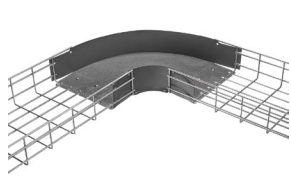

NEXTFRAME | Wire Basket Tray, Preformed Fittings

Features

- Labor and time savings
- Consistent installations
- For round and flat tray
- Steel pre-galvanized bases
- Interlocking polymer side walls
- Splicing hardware included
- Available with steel side walls

①

②

③

④

Pre-Formed Fittings

Tray Size in (mm)	Tray Width in (mm)	① 90 Degree	② Tee	③ Intersection	④ 45 Degree	30 Degree
2" (51) Deep	4"(102)	HBTR0204	HBTT0204	HBTI0204	HBT450204	HBT300204
	6"(152)	HBTR0206	HBTT0206	HBTI0206	HBT450206	HBT300206
	8"(203)	HBTR0208	HBTT0208	HBTI0208	HBT450208	HBT300208
	12"(305)	HBTR0212	HBTT0212	HBTI0212	HBT450212	HBT300212
	16"(406)	HBTR0216	HBTT0216	HBTI0216	HBT450216	HBT300216
	18"(457)	HBTR0218	HBTT0218	HBTI0218	HBT450218	HBT300218
	20"(508)	HBTR0220	HBTT0220	HBTI0220	HBT450220	HBT300220
	24"(610)	HBTR0224	HBTT0224	HBTI0224	HBT450224	HBT300224
4" (102) Deep	4"(102)	HBTR0404	HBTT0404	HBTI0404	HBT450404	HBT300404
	6"(152)	HBTR0406	HBTT0406	HBTI0406	HBT450406	HBT300406
	8"(203)	HBTR0408	HBTT0408	HBTI0408	HBT450408	HBT300408
	12"(305)	HBTR0412	HBTT0412	HBTI0412	HBT450412	HBT300412
	16"(406)	HBTR0416	HBTT0416	HBTI0416	HBT450416	HBT300416
	18"(457)	HBTR0418	HBTT0418	HBTI0418	HBT450418	HBT300418
	20"(508)	HBTR0420	HBTT0420	HBTI0420	HBT450420	HBT300420
	24"(610)	HBTR0424	HBTT0424	HBTI0424	HBT450424	HBT300424
6" (152) Deep	8"(203)	HBTR0608	HBTT0608	HBTI0608	HBT450608	HBT300608
	12"(305)	HBTR0612	HBTT0612	HBTI0612	HBT450612	HBT300612
	16"(406)	HBTR0616	HBTT0616	HBTI0616	HBT450616	HBT300616
	18"(457)	HBTR0618	HBTT0618	HBTI0618	HBT450618	HBT300618
	20"(508)	HBTR0620	HBTT0620	HBTI0620	HBT450620	HBT300620
	24"(610)	HBTR0624	HBTT0624	HBTI0624	HBT450624	HBT300624