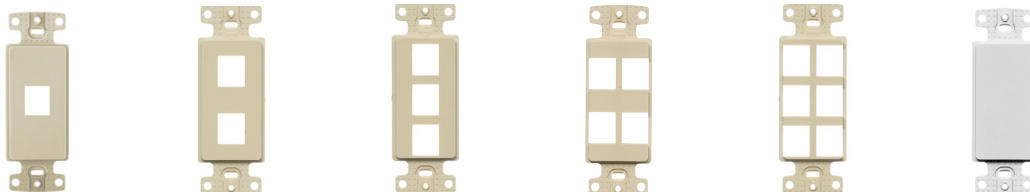

Features and Benefits

- Elongated strap for better wall box mounting
- High impact-resistant thermoplastic frame
- UL Listed 1863 - Communication Circuit Accessory and CSA Certified

Decorator Wallplates

Color	1-Port	2-Port	3-Port	4-Port	6-Port	Adapter Blank
Black	NS611BK	NS612BK	NS613BK	NS614BK	NS616BK	NS620BK
Gray	NS611GY	NS612GY	NS613GY	NS614GY	NS616GY	NS620GY
Ivory	NS611I	NS612I	NS613I	NS614I	NS616I	NS620I
Light Almond	NS611LA	NS612LA	NS613LA	NS614LA	NS616LA	NS620LA
White	NS611W	NS612W	NS613W	NS614W	NS616W	NS620W

Note: Use NS621 with rotary dimmers or to pull through AV or telephone cable; use NS620 to fill an extra decorator opening or create customized openings.

Multimedia Wallplates, 1-Gang

Color	1-Port	2-Port	3-Port	4-Port	6-Port
Black	NSP11BK	NSP12BK	NSP13BK	NSP14BK	NSP16BK
Gray	NSP11GY	NSP12GY	NSP13GY	NSP14GY	NSP16GY
Ivory	NSP11I	NSP12I	NSP13I	NSP14I	NSP16I
Light Almond	NSP11LA	NSP12LA	NSP13LA	NSP14LA	NSP16LA
White	NSP11W	NSP12W	NSP13W	NSP14W	NSP16W

Blank Connector

Smooth, 0-pack

Color	Catalog No.
Black	SFSBBK10
Gray	SFSBGY10
Ivory	SFSBEI10
Light Almond	SFSBLA10
White	SFSBW10

Note: See page S02 for color chart.