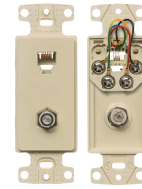

## Features and Benefits

- High impact-resistant thermoplastic frame
- Meets FCC part 68
- UL Listed 1863 - Communication Circuit Accessory and CSA Certified

## Molded-In Voice and Data Decorator Wallplates

Jack	One RJ11 Jack	One Cat 5e 110 Punch-Down
Position	6-Position	One F-Type Coupler Bulkhead
Conductors	4-Conductor	Female to Female
<b>Terminations</b>	<b>Screw</b>	<b>Screw</b>
Black	<b>NS770BK</b>	<b>NS785BK</b>
Brown	<b>NS770</b>	<b>NS785</b>
Gray	<b>NS770GY</b>	<b>NS785GY</b>
Ivory	<b>NS770I</b>	-
Light Almond	<b>NS770LA</b>	<b>NS785LA</b>
White	<b>NS770W</b>	<b>NS785W</b>

## Molded-In Video and Voice Decorator Wallplates

Jack		One RJ11 Jack, 6-Position, 4-Conductor
F-Connector	Single F-Type Coupler Bulkhead	One F-Type Coupler Bulkhead
Type	Female to Female	Female to Female
<b>Terminations</b>	<b>Screw</b>	<b>Screw</b>
Black	-	-
Brown	-	-
Gray	-	-
Light Almond	<b>NS780LA</b>	<b>NS783LA</b>
White	<b>NS780W</b>	<b>NS783W</b>