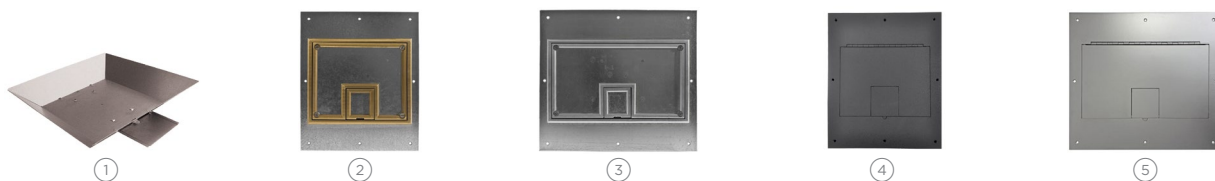

Dimensions		Inches (mm)			
Style	CFB7G Series		CFB11G Series		
	7-Gang		11-Gang		
					
	CFB7G4	CFB7G6	CFB11G4	CFB11G6	
Min. Depth of Pour	4.08" (104)	6.08" (154)	4.08" (104)	6.08" (154)	
Adjustability	Before Pour	Before Pour	Before Pour	Before Pour	
Dimensions: A	4.08" (104)	6.08" (154)	4.08" (104)	6.08" (154)	
B	10.0" (254)	10.0" (254)	13.5" (343)	13.5" (343)	
C	12.2" (310)	12.2" (310)	12.2" (310)	12.2" (310)	
Trade Size Knockouts:					
Sides	(4) 1", 1/4"	(4) 1", 1/4", 1/2"	(4) 1", 1/4"	(4) 1", 1/4", 1/2"	
Back	(1) 1", 1/4", 1/2", (1) 2"	(1) 1", 1/4", 1/2", (1) 2"	(2) 1", 1/4", 1/2", (1) 2"	(2) 1", 1/4", 1/2", (1) 2"	
Front	(2) 1", 1/4", 1/2"	(2) 1", 1/4", 1/2"	(2) 1", 1/4", 1/2", (2) 3/4", 1"	(2) 1", 1/4", 1/2", (2) 3/4", 1"	
Bottom	(4) 1", 1/4", 1/2"	(4) 1", 1/4", 1/2"	(5) 1", 1/4", 1/2", (2) 3/4", 1"	(5) 1", 1/4", 1/2", (2) 3/4", 1"	
Side View: Depth Behind Mounting Plate	 X: 1.01" Y: 2.41" Z: 3.51"	X: 2.37" Y: 3.77" Z: 3.65"	X: 1.02" Y: 2.42" Z: 3.50"	X: 2.37" Y: 3.81" Z: 3.72"	
Accepts Industry Standard Size Wallplates (Sold Separately)	(1) 1-Gang (1) 2-Gang (1) 4-Gang	(1) 1-Gang (1) 2-Gang (1) 4-Gang	(2) 1-Gang (1) 3-Gang (1) 6-Gang	(2) 1-Gang (1) 3-Gang (1) 6-Gang	
Interior Configuration					

Note: UL File Number E31999; CSA File Number LR18416

On-Grade Barrier

Intended for use on installations at grade level; installed prior to the concrete pour and provides a barrier between the soil; on-grade barrier comes with leveling feet and anchor points; pour pan dimensions are 15.75in²/4" depth ① CFBOPAN4