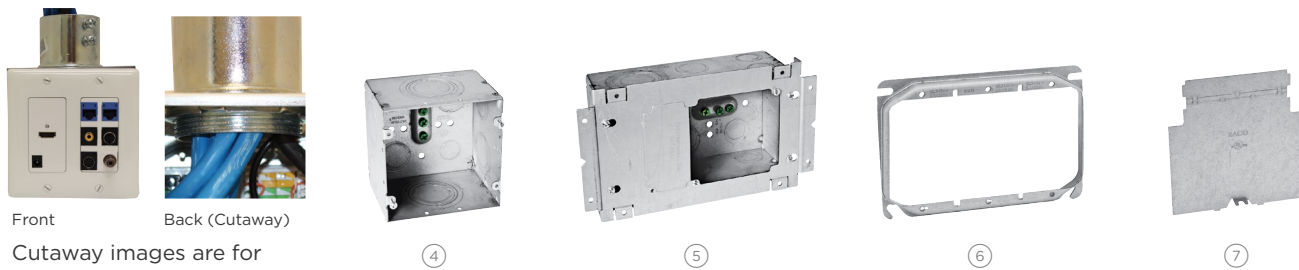

DELIVERY | Large Capacity and Gangable AV Wall Boxes

Gangable AV Wall Boxes, 2- and 3-Gang

Box	Dimensions	Knockouts Top*	Knockouts Bottom*	Knockouts Back	Catalog No.
2-Gang, 2" KO, 54in ³ capacity	H: 4¼" W: 4z" D: 4"	(2) ½" (2) ½" - ¾" TKO	(1) 1", 1¼", 1½" and 2"	(2) ½" - ¾" TKO	① HBL985
3-Gang, 2" KO, 79in ³ capacity	H: 4¼" W: 5d" D: 4"	(3) ½" (3) ½" - ¾" TKO	(1) ½" (1) ½" - ¾" TKO (1) 1", 1¼", 1½" and 2"	(3) ½" - ¾" TKO	② HBL986

Low Voltage AV Wallbox Partitions

Compatible With	Compatible Mud Ring Depth	Description	Quantity	Catalog No.
HBL985 and HBL986	½", ¾" and 1¼"	Solid divider	1	③ HBL989
		With pass-thru capability	1	HBL989AVD

Front Back (Cutaway)
Cutaway images are for demonstration purposes only.

2-Gang Large Capacity Wall Box, 66.7 Cubic Inch Capacity

Description	Dimensions	Knockouts Sides*	Knockouts Back*	Catalog No.
Square 2-gang wall box	H: 4n" W: 4n" D: 3¼"	(2) ¾" - 1" TKO; (2) 1" - 1¼" TKO; (2) 1" - 2" conc. KO	(2) ¾" - 1" TKO (2) ½"	④ HBL260

Note: Use with industry standard 4n" square mud rings for 1- or 2-gang applications.

3-Gang Large Capacity Wall Box, 113.3 Cubic Inch Capacity

Description	Dimensions	Knockouts Sides*	Knockouts Back*	Catalog No.
Square 2- or 3-gang wall box	H: 4n" W: 7¾" D: 3¼"	(4) ½" - ¾" TKO, (4) ¾" - 1" TKO, (2) 1" - 1¼" TKO, (2) 1" - 2" conc. KO	(2) ½" - ¾" TKO, (2) ¾" - 1" TKO, (2) 1" - 1¼" TKO	⑤ HBL263