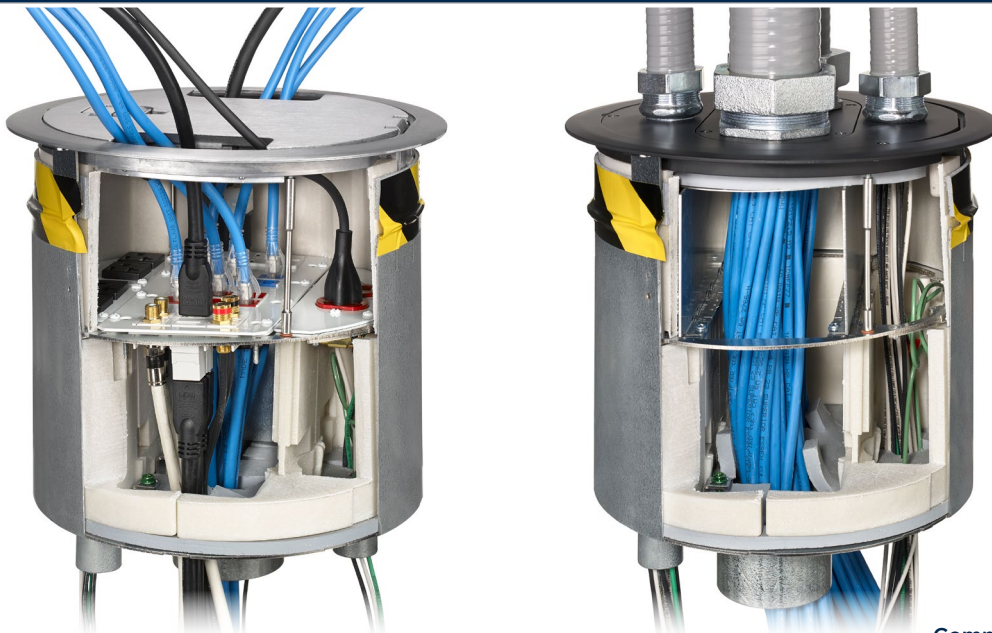

Capacity, Capability and Versatility

ScrubShield®
Complies with UL514 A & C