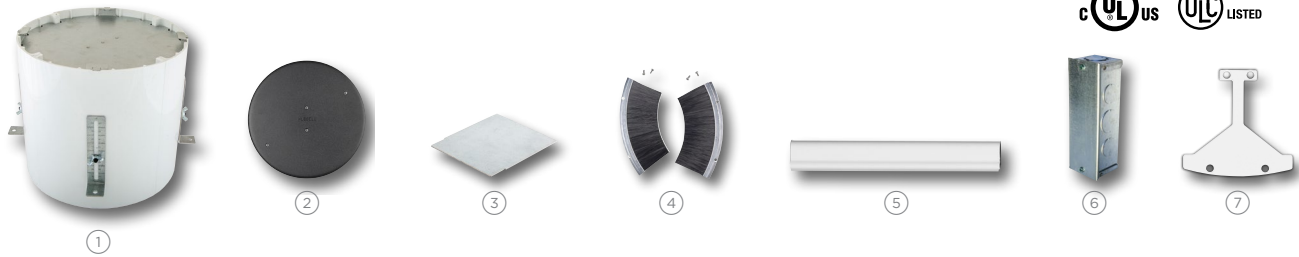

DELIVERY | SystemOne 10" Recessed Accessories and Replacement Parts

10" Accessories

Description	Catalog Number
Pre-pour tube, includes hardware	① S1R10PPT*
Abandonment plate, black finish	② S1R10ADMTBK
Center divider	③ S1R10CENTERDIV
Perimeter divider	S1R10PERIMDIV
Egress door brushes (1 pair)	④ S1R10CVRBRUSH
Perimeter to perimeter wiring tunnel	⑤ S1R10TUNNEL
Power junction box, 27.0 cubic inches; (1) 3/4in and (1) 1in EMT connector	⑥ S1FRPTJB
Perimeter device bracket	⑦ S1R10PSPREPBRKT

*Note: UL Listed

10" Replacement Parts

Description	Catalog Number
Intumescent replacement divider	⑧ S1R10INTUMDIV
Replacement furniture feed cover dividers (1 pair)	⑨ S1R10FFDIV
Replacement tamper-resistant Torx-T10 bit	⑩ S1RTR10BIT*

*Note: UL Listed

Capacity, Capability and Versatility

ScrubShield®
Complies with UL514 A & C