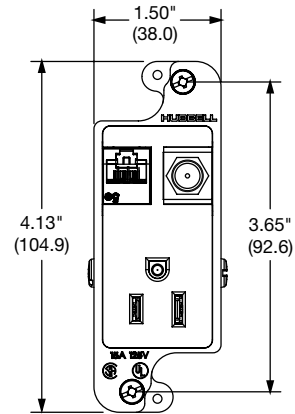

Requires unique box shown below

Patented
JLOAD provides low voltage and power in the same frame

Specifications

- UL Listed tamper-resistant receptacle
- Unique mounting strap for use with RI600 box
- Minimum spacing for power and low voltage
- RoHS compliant

①

②

③

Delivery - Section T

JLOAD® Multimedia Outlet

Description	Color	 		 	
					
JLOAD multimedia outlet, specifically designed to provide power, Category 5e and coaxial in a single gang box; requires JLOAD multimedia box RJ600; perfect for HDTV and computer use where a combination of power and data are needed; includes decorator frame, (1) Category 5e, (1) F-connector and (1) power receptacle 125V with voltage divider	Black Gray Ivory Light Almond White	RJ650BKTR RJ650GYTR RJ650ITR RJ650LATR RJ650WTR	①	RJ620BKTR RJ620GYTR RJ620ITR RJ620LATR RJ620WTR	
JLOAD multimedia outlet, includes decorator frame with two open ports for custom configuration and one power receptacle 125V with voltage divider	Black Gray Ivory Light Almond White	RJ65BKTR RJ65GYTR RJ65ITR RJ65LATR RJ65WTR	②	RJ62BKTR RJ62GYTR RJ62ITR RJ62LATR RJ62WTR	
JLOAD multimedia box, 3" deep with seven ½" knockouts, non-metallic sheathed cable clamps on each side; screw in mounting to stud; divider provided with JLOAD outlet	Steel	RJ600	③	RJ600	