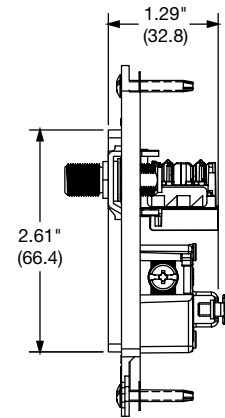

Requires unique box shown below

Patented
JLOAD provides low voltage and power in the same frame

Specifications

- UL Listed tamper-resistant receptacle
- Unique mounting strap for use with RI600 box
- Minimum spacing for power and low voltage
- RoHS compliant

①

②

③

Delivery - Section T

JLOAD® Multimedia Outlet

Description	Color	 		 	
					
JLOAD multimedia outlet, specifically designed to provide power, Category 5e and coaxial in a single gang box; requires JLOAD multimedia box RJ600; perfect for HDTV and computer use where a combination of power and data are needed; includes decorator frame, (1) Category 5e, (1) F-connector and (1) power receptacle 125V with voltage divider	Black Gray Ivory Light Almond White	RJ650BKTR RJ650GYTR RJ650ITR RJ650LATR RJ650WTR	①	RJ620BKTR RJ620GYTR RJ620ITR RJ620LATR RJ620WTR	
JLOAD multimedia outlet, includes decorator frame with two open ports for custom configuration and one power receptacle 125V with voltage divider	Black Gray Ivory Light Almond White	RJ65BKTR RJ65GYTR RJ65ITR RJ65LATR RJ65WTR	②	RJ62BKTR RJ62GYTR RJ62ITR RJ62LATR RJ62WTR	
JLOAD multimedia box, 3" deep with seven ½" knockouts, non-metallic sheathed cable clamps on each side; screw in mounting to stud; divider provided with JLOAD outlet	Steel	RJ600	③	RJ600	