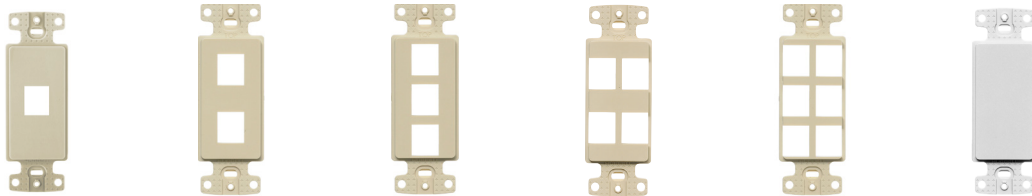

WALLPLATES | Decorator Wallplates

Specifications

- IFP126xx is the industry's only decorator plate that is UL Listed for power and low-voltage with label fields
- Integrates with all Hubbell keystone connections (AV, data and fiber)
- ISF wallplates offer 2-, 3-, 4- and 6-port configurations

Decorator Wallplates, Snap-On

Color	1-Gang	2-Gang	3-Gang	4-Gang
Ivory	NPS26I	NPS262I	NPS263I	NPS264I
Light Almond	NPS26LA	NPS262LA	NPS263LA	NPS264LA
White	NPS26W	NPS262W	NPS263W	NPS264W

Decorator Wallplates with Label Fields

Rated for power and low voltage use

Color	1-Gang	2-Gang
Black	-	IMFP2BK
Gray	IFP126GY	IMFP2GY
Ivory	-	IMFP2EI
Office White	IFP126OW	IMFP2OW
White	IFP126W	IMFP2W

Decorator Cover Wallplates

Finish	1-Gang	2-Gang
Brass	SB26	SB262
Stainless Steel	SS26	SS262

Decorator Keystone Wallplates

Color	1-Port	2-Port	3-Port	4-Port	6-Port	Adapter Blank
Black	NS611BK	NS612BK	NS613BK	NS614BK	NS616BK	NS620BK
Gray	NS611GY	NS612GY	NS613GY	NS614GY	NS616GY	NS620GY
Ivory	NS611I	NS612I	NS613I	NS614I	NS616I	NS620I
Light Almond	NS611LA	NS612LA	NS613LA	NS614LA	NS616LA	NS620LA
White	NS611W	NS612W	NS613W	NS614W	NS616W	NS620W