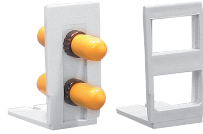

WALLPLATES | Multimedia Wall and Surface Mount Boxes

AMO Adapter Brackets

Office White

Description	Catalog No.
ST-style adapter, phosphor bronze, (2) included	AMOBST2
Blank adapter, 10-pack	AMOBL10
Single jack adapter, 10-pack	AMOBJ10
Dual jack adapter, 10-pack	AMOB2J10
Blank for SC duplex or RC quad	AMOLCQUNLD

AMO Base Unit Housing

Office White

Description	Catalog No.
Housing with six (6) bracket locations, unloaded	AMO

AMO Adapter Brackets, SC and LC

Description	Color	Catalog No.
SC duplex adapter, phosphor bronze	Office White/Blue	AMOBSCD
LC quad adapter, phosphor bronze, blue	Office White/Blue	AMOLCQSBL
Blank for SC duplex or LC quad	Office White	AMOLCQUNLD
SC duplex adapter, zirconia	Office White/Aqua	AMOBSCDSAQ
LC quad adapter, zirconia	Office White/Aqua	AMOLCQSAQ
LC quad adapter, zirconia	Office White/Beige	AMOLCQSBE

Note: Minimum order quantities apply; see pages F13-F16 for more AV connectors and bulk connector options. See color chart on page V02.

HSB Surface Mount Boxes

Color	1-Port	2-Port	4-Port	6-Port	12-Port
Black	HSB1BK	HSB2BK	HSB4BK	HSB6BK	HSB12BK
Gray	HSB1GY	HSB2GY	HSB4GY	HSB6GY	HSB12GY
Ivory	HSB1EI	HSB2EI	HSB4EI	HSB6EI	HSB12EI
Office White	HSB1OW	HSB2OW	HSB4OW	HSB6OW	HSB12OW
White	HSB1W	HSB2W	HSB4W	HSB6W	HSB12W