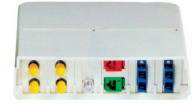

WALLPLATES | Multimedia Wall and Surface Mount Boxes

AMO Adapter Brackets

Office White

Description	Catalog No.
ST-style adapter, phosphor bronze, (2) included	AMOBST2
Blank adapter, 10-pack	AMOBL10
Single jack adapter, 10-pack	AMOBJ10
Dual jack adapter, 10-pack	AMOB2J10
Blank for SC duplex or RC quad	AMOLCQUNLD

AMO Base Unit Housing

Office White

Description	Catalog No.
Housing with six (6) bracket locations, unloaded	AMO

AMO Adapter Brackets, SC and LC

Description	Color	Catalog No.
SC duplex adapter, phosphor bronze	Office White/Blue	AMOBSCD
LC quad adapter, phosphor bronze, blue	Office White/Blue	AMOLCQSBL
Blank for SC duplex or LC quad	Office White	AMOLCQUNLD
SC duplex adapter, zirconia	Office White/Aqua	AMOBSCDSAQ
LC quad adapter, zirconia	Office White/Aqua	AMOLCQSAQ
LC quad adapter, zirconia	Office White/Beige	AMOLCQSBE

Note: Minimum order quantities apply; see pages F13-F16 for more AV connectors and bulk connector options. See color chart on page V02.

HSB Surface Mount Boxes

Color	1-Port	2-Port	4-Port	6-Port	12-Port
Black	HSB1BK	HSB2BK	HSB4BK	HSB6BK	HSB12BK
Gray	HSB1GY	HSB2GY	HSB4GY	HSB6GY	HSB12GY
Ivory	HSB1EI	HSB2EI	HSB4EI	HSB6EI	HSB12EI
Office White	HSB1OW	HSB2OW	HSB4OW	HSB6OW	HSB12OW
White	HSB1W	HSB2W	HSB4W	HSB6W	HSB12W

UL Plenum Rated HSB Surface Mount Boxes

Color	1-Port	2-Port
Black	HSB1BKP	HSB2BKP
Gray	HSB1GYP	HSB2GYP
Ivory	HSB1EIP	HSB2EIP
Office White	HSB1OWP	HSB2OWP
White	HSB1WP	HSB2WP

Note: Surface mount boxes are not compatible with shielded jacks.