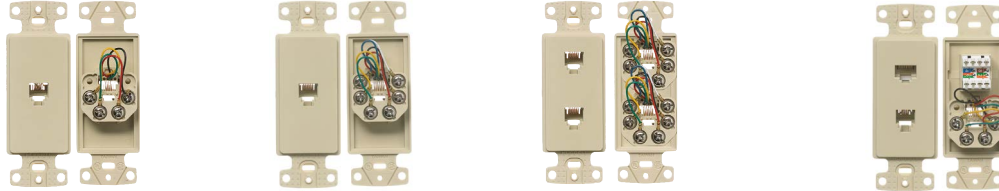

Features and Benefits

- High impact-resistant thermoplastic frame
- Meets FCC part 68
- UL Listed 1863 – Communication Circuit Accessory and CSA Certified

Molded-In Voice and Data Decorator Wallplates

Jack	One RJ11 Jack	One RJ11 Jack	Duplex RJ11 Jack	2 Jack Voice Data Frame	
Position	6-Position	6-Position	6-Position	RJ11 Jack	Category 5e
Conductors	4-Conductor	6-Conductor	6-Conductor	6-Position	8-Position
Terminations	Screw	Screw	Screw	4-Conductor	8-Conductor
Black	NS770BK	–	–	Screw	110 IDC
Brown	NS770	NS771	–		NS784BK
Gray	NS770GY	–	–		NS784
Ivory	NS770I	NS771I	NS772I		NS784GY
Light Almond	NS770LA	NS771LA	NS772LA		NS784I
White	NS770W	NS771W	NS772W		NS784LA
					NS784W

Molded-In Video and Voice Decorator Wallplates

Jack		One RJ11 Jack, 6-Position, 4-Conductor	One Cat 5e
F-Connector	Single F-Type Coupler Bulkhead	One F-Type Coupler Bulkhead	110 Punch-Down
Type	Female to Female	Female to Female	One F-Type Coupler Bulkhead
Terminations	Screw	Screw	Female to Female
Black	–	–	NS785BK
Brown	–	–	NS785
Gray	–	–	NS785GY
Light Almond	NS780LA	NS783LA	NS785LA
White	NS780W	NS783W	NS785W

Note: Standard wallplates available; see page B9. See page V2 for color chart.