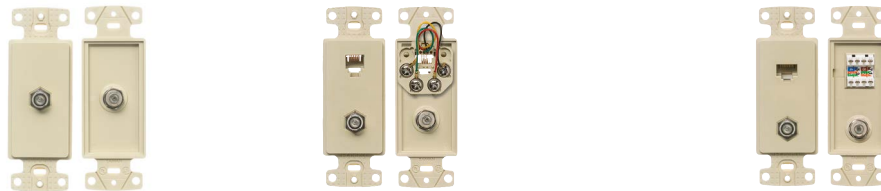

Features and Benefits

- High impact-resistant thermoplastic frame
- Meets FCC part 68
- UL Listed 1863 – Communication Circuit Accessory and CSA Certified

Molded-In Voice and Data Decorator Wallplates

Jack	One RJ11 Jack	One RJ11 Jack	Duplex RJ11 Jack	2 Jack Voice Data Frame	
Position	6-Position	6-Position	6-Position	RJ11 Jack	Category 5e
Conductors	4-Conductor	6-Conductor	6-Conductor	6-Position	8-Position
Terminations	Screw	Screw	Screw	4-Conductor	8-Conductor
Black	NS770BK	–	–	Screw	110 IDC
Brown	NS770	NS771	–		NS784BK
Gray	NS770GY	–	–		NS784
Ivory	NS770I	NS771I	NS772I		NS784GY
Light Almond	NS770LA	NS771LA	NS772LA		NS784I
White	NS770W	NS771W	NS772W		NS784LA
					NS784W

Molded-In Video and Voice Decorator Wallplates

Jack		One RJ11 Jack, 6-Position, 4-Conductor	One Cat 5e
F-Connector	Single F-Type Coupler Bulkhead	One F-Type Coupler Bulkhead	110 Punch-Down
Type	Female to Female	Female to Female	One F-Type Coupler Bulkhead
Terminations	Screw	Screw	Female to Female
Black	–	–	NS785BK
Brown	–	–	NS785
Gray	–	–	NS785GY
Light Almond	NS780LA	NS783LA	NS785LA
White	NS780W	NS783W	NS785W

Note: Standard wallplates available; see page B9. See page V2 for color chart.