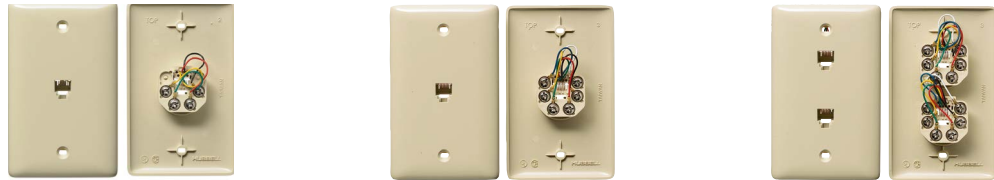

Features and Benefits

- High impact-resistant thermoplastic plate
- Convenient screw down terminals
- Meets FCC part 68
- UL Listed 1863 – Communication Circuit Accessory and CSA Certified

Molded-In Wallplates for Voice, 1-Gang

Standard

Jack	One RJ11 Jack	One RJ11 Jack	Duplex RJ11 Jack
Position	6-Position	6-Position	6-Position
Conductors	4-Conductor	6-Conductor	6-Conductor
Terminations	Screw	Screw	Screw
Brown	NS730	NS732	–
Ivory	NS730I	NS732I	NS744I
Light Almond	NS730LA	NS732LA	–
White	NS730W	NS732W	NS744W

Mid-Size

Jacks	One RJ11 Jack	Duplex RJ11 Jack
Position	6-Position	6-Position
Conductors	4-Conductor	4-Conductor
Terminations	Screw	Screw
Brown	–	–
Ivory	NS735I	NS745I
Light Almond	NS735LA	–
White	NS735W	NS745W