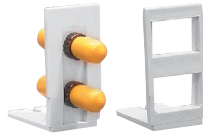

WALLPLATES | Multimedia Wall and Surface Mount Boxes

AMO Adapter Brackets

Office White

Description	Catalog No.
ST-style adapter, phosphor bronze, (2) included	AMOBST2
Blank adapter, 10-pack	AMOBL10
Single jack adapter, 10-pack	AMOBJ10
Dual jack adapter, 10-pack	AMOB2J10
Blank for SC duplex or RC quad	AMOLCQUNLD

AMO Base Unit Housing

Office White

Description	Catalog No.
Housing with six (6) bracket locations, unloaded	AMO

AMO Adapter Brackets, SC and LC

Description	Color	Catalog No.
SC duplex adapter, phosphor bronze	Office White/Blue	AMOBSCD
LC quad adapter, phosphor bronze, blue	Office White/Blue	AMOLCQSBL
Blank for SC duplex or LC quad	Office White	AMOLCQUNLD
SC duplex adapter, zirconia	Office White/Aqua	AMOBSCDSAQ
LC quad adapter, zirconia	Office White/Aqua	AMOLCQSAQ
LC quad adapter, zirconia	Office White/Beige	AMOLCQSBE

Note: Minimum order quantities apply; see pages F13-F16 for more AV connectors and bulk connector options. See color chart on page V02.

HSB Surface Mount Boxes

Color	1-Port	2-Port	4-Port	6-Port	12-Port
Black	HSB1BK	HSB2BK	HSB4BK	HSB6BK	HSB12BK
Gray	HSB1GY	HSB2GY	HSB4GY	HSB6GY	HSB12GY
Ivory	HSB1EI	HSB2EI	HSB4EI	HSB6EI	HSB12EI
Office White	HSB1OW	HSB2OW	HSB4OW	HSB6OW	HSB12OW
White	HSB1W	HSB2W	HSB4W	HSB6W	HSB12W