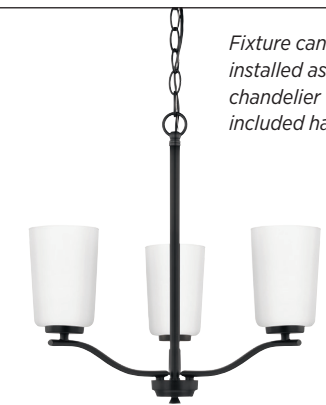

Adley

Fundamentally modern but with a traditional twist, Adley combines opal glass shades with curved arms and simple, straight bars.

FINISHES

009 Brushed Nickel

012 Satin Brass

31M Matte Black

P400350-31M

Adley

Fixture can be installed as a chandelier using included hardware.

P400348-31M Matte Black
26" L., 17" ht., 4" D.
3 medium base, 60w max.

ALSO IN

Bath

Close-to-Ceiling

Search the product number on progresslighting.com for full product details

Fixture can be installed as a chandelier using included hardware.

P400348-009 Brushed Nickel
26" L., 17" ht., 4" D.
3 medium base, 60w max.

ALSO IN

Search the product number on progresslighting.com for full product details