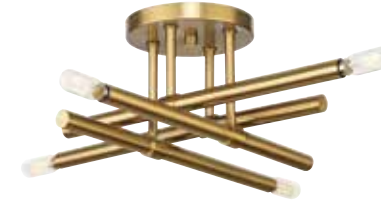

# ARYA

The Arya Collection has a lively essence created by the rhythm of slender, graceful features. The style offers modern appeal with understated elegance.

P400339-191

P350257-191

P710120-191

P400339-191

## FINISHES

- Matte Black - 31M
- Brushed Gold - 191

### FOUR-LIGHT FLUSH MOUNT

**P350257-191** Brushed Gold  
20-1/8" W., 4-1/2" ht.  
Four candelabra base lamps,  
each 60w max.

### EIGHT-LIGHT ISLAND

**P400338-191** Brushed Gold  
40" W., 10-3/4" ht., 13" D.  
Overall ht. w/ stem 63", wire 6'.  
Eight candelabra base lamps,  
each 40w max.