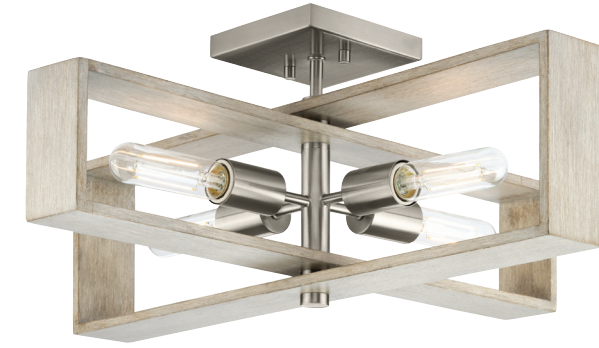

BOUNDARY

P350269-009 Brushed Nickel
24" dia., 9.25" ht.
4 medium base, 60w max.