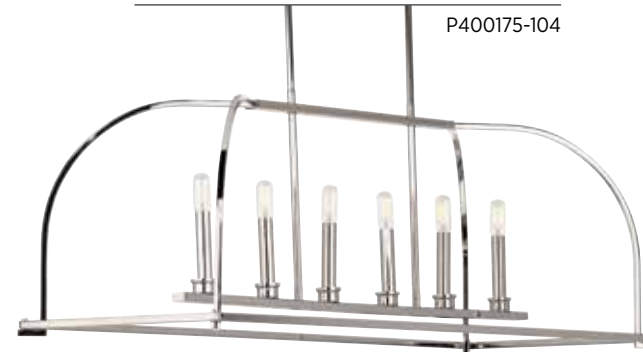

P400175-104