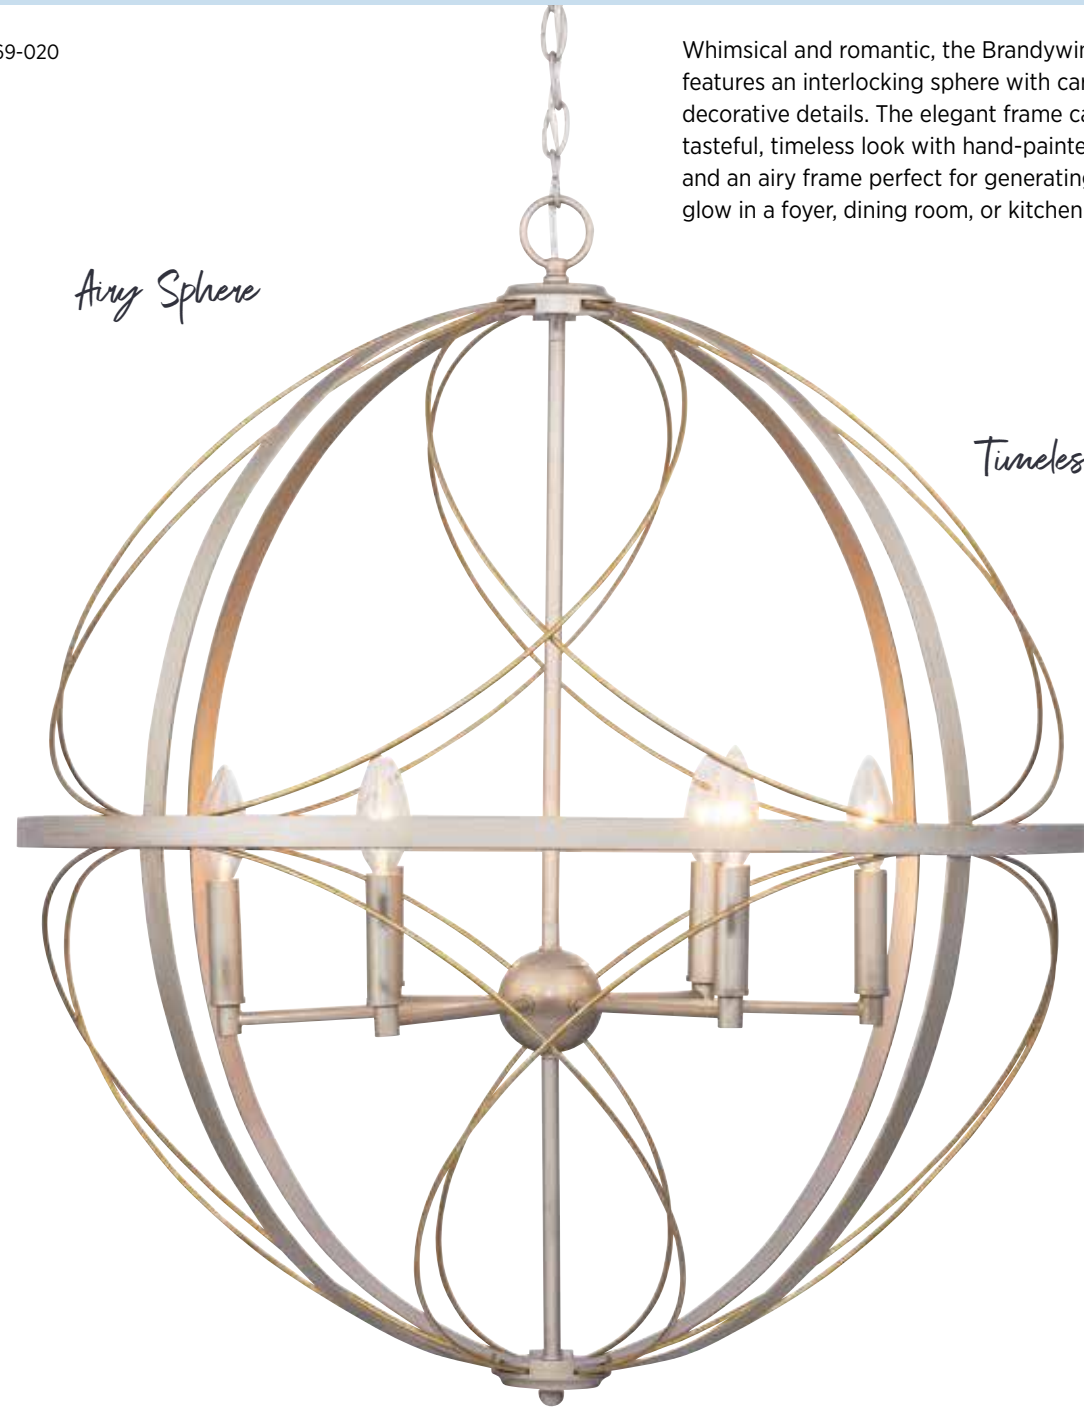

Brandywine

FINISHES

- Antique Bronze - 020
- Silver Ridge - 134

PAIR WITH

- Landree
- Glimmer

P500069-020

Whimsical and romantic, the Brandywine Collection features an interlocking sphere with carefully crafted decorative details. The elegant frame captures a tasteful, timeless look with hand-painted accents and an airy frame perfect for generating a divine glow in a foyer, dining room, or kitchen.

Airy Sphere

Timeless Design

Hand-Gilded Wire Accents

P500069-134

Brandywine

THREE-LIGHT PENDANT

P500068-134 Silver Ridge
16" dia., 19-3/4" ht.,
Overall ht. w/chain 95"; wire 10'.
Three candelabra base lamps,
each 60w max.

FIVE-LIGHT PENDANT

P500287-134 Silver Ridge
22" dia., 26" ht.,
Overall ht. w/chain 101"; wire 15'.
Five candelabra base lamps,
each 60w max.

SIX-LIGHT PENDANT

P500069-134 Silver Ridge
28" dia., 31-7/8" ht.,
Overall ht. w/chain 107"; wire 15'.
Six candelabra base lamps,
each 60w max.

SIX-LIGHT PENDANT
P500069-020 Antique Bronze
28" dia., 31-7/8" ht.,
Overall ht. w/chain 107"; wire 15'.
Six candelabra base lamps,
each 60w max.

P500287-020

P500068-020