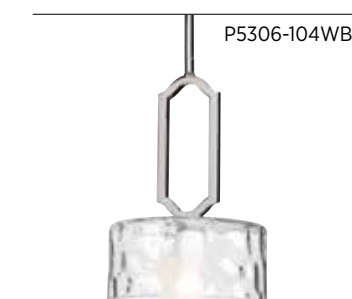

Caress

FINISH
● Polished Nickel - 104

ALSO IN
Close-to-Ceiling
Bath

PAIR WITH
Equinox
Stratham

P4645-104WB

Gently sweeping arms cradle richly textured water glass shades that capture and cast shimmering light against a bright Polished Nickel frame. Etched glass diffusers add to the playful reflections while a unique stem-hung construction carries a clean line to the ceiling.

Caress

THREE-LIGHT CHANDELIER
P4644-104WB Polished Nickel
22" dia., 24-1/2" ht.,
Overall ht. w/stem 91"; wire 15'.
Three candelabra base krypton
lamps*, each 60w max., included.

SIXTEEN-LIGHT CHANDELIER
P4685-104WB Polished Nickel
47" dia., 46" ht.,
Overall ht. w/stem 181"; wire 15'.
Sixteen candelabra base krypton
lamps*, each 60w max., included.
*Weight of fixture exceeds NEC limits for
outlet box hanging. Consult professional
electrician for proper installation.*

MINI-PENDANT
P5044-104WB Polished Nickel
6-3/8" dia., 10-3/4" ht.,
Overall ht w/chain or stem 77"; wire 15'.
One candelabra base krypton lamp*,
60w max., included.

MINI-PENDANT
P5306-104WB Polished Nickel
8" dia., 12-1/2" ht.,
Overall ht. w/stem 78"; wire 15'.
One candelabra base krypton lamp*,
60w max., included.

*Replacement lamp P7807-01.

Caress

FINISH

● Polished Nickel - 104

ALSO IN

Collections
Close-to-Ceiling

P3076-104WB

Chic sophistication with cylindrical glass shades. Etched glass diffuser inside clear water glass floats in a traditional profile.