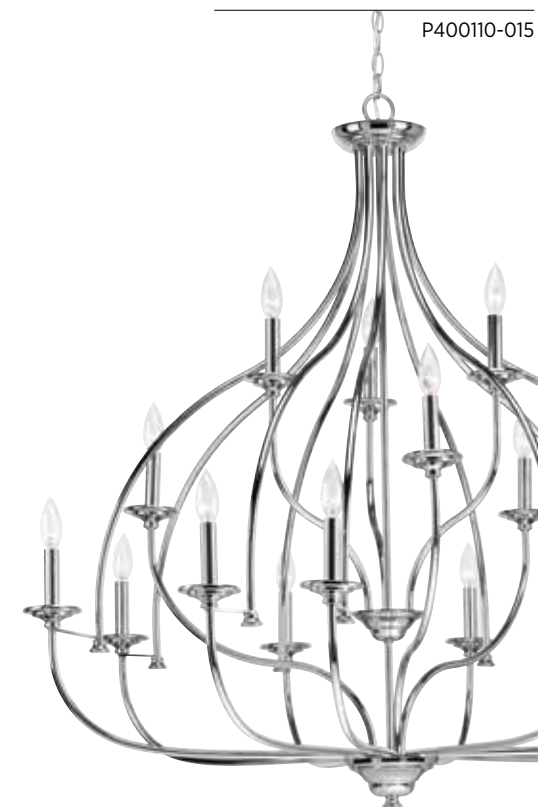

Sculptural Curves

Soft Angles

Classic Design

Tinsley

SEMI-FLUSH CONVERTIBLE

P350079-109 Brushed Bronze
Hanging and ceiling mount hardware included.
16-1/2" dia., 11-1/2" ht.,
Overall ht. w/chain 51", wire 10'.
Two medium base lamps, each 100w max.

THREE-LIGHT CHANDELIER

P400065-109 Brushed Bronze
23-1/2" dia., 19" ht.,
Overall ht. w/chain 94", wire 15'.
Three medium base lamps, each 100w max.

FIVE-LIGHT CHANDELIER

P400066-109 Brushed Bronze
23" dia., 24" ht.,
Overall ht. w/chain 99", wire 15'.
Five candelabra base lamps, each 60w max.

THREE-LIGHT PENDANT

P500062-109 Brushed Bronze
22-1/2" dia., 22-1/2" ht.,
Overall ht. w/chain 97-1/2", wire 15'.
Three medium base lamps, each 100w max.

MINI-PENDANT

P500072-109 Brushed Bronze
7-1/2" dia., 12-1/2" ht.,
Overall ht. w/stem 80-1/2", wire 10'.
One medium base lamp, 100w max.

WALL BRACKET

P710028-109 Brushed Bronze
4-7/8" W., 15-1/2" ht.,
Extends 5-1/2". H/CTR 8".
One candelabra base lamp, 60w max.

Tinsley

SEMI-FLUSH CONVERTIBLE

P350079-015 Polished Chrome
Hanging and ceiling mount hardware included.
16-1/2" dia., 11-1/2" ht.,
Overall ht. w/chain 51", wire 10'.
Two medium base lamps, each 100w max.