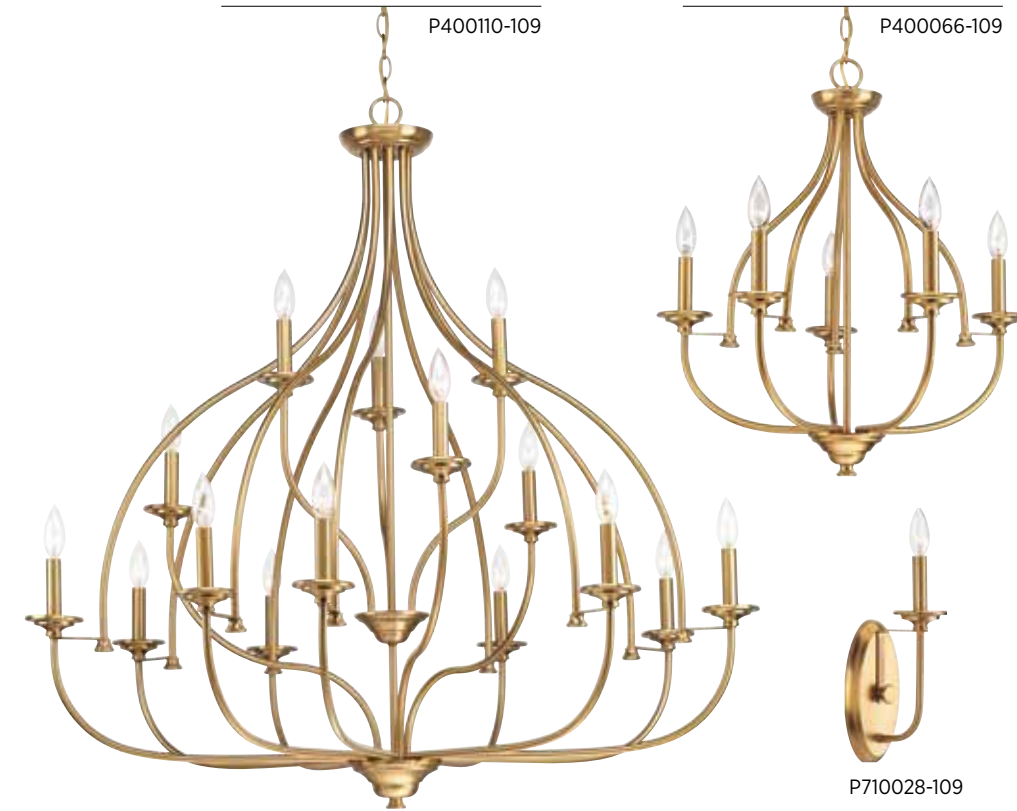

Tinsley

P400066-109

FINISHES

- Polished Chrome - 015
- Brushed Bronze - 109

ALSO IN

Close-to-Ceiling

PAIR WITH

Celeste
Landree
Clarion

Featuring soft angles and impressive sculptural curves, Tinsley is a refreshingly updated design for Luxe, Transitional and Traditional interiors. The frame is complemented by classic etched glass shades or open candle designs. Overscale details found in Tinsley are ideal for welcoming guests and visitors in a foyer or entryway, as well as in luxe dining room or classic living room settings.

Sculptural Curves

Soft Angles

Classic Design

Tinsley

SEMI-FLUSH CONVERTIBLE

P350079-109 Brushed Bronze
Hanging and ceiling mount hardware included.
16-1/2" dia., 11-1/2" ht.,
Overall ht. w/chain 51", wire 10'.
Two medium base lamps, each 100w max.

THREE-LIGHT CHANDELIER

P400065-109 Brushed Bronze
23-1/2" dia., 19" ht.,
Overall ht. w/chain 94", wire 15'.
Three medium base lamps, each 100w max.

FIVE-LIGHT CHANDELIER

P400066-109 Brushed Bronze
23" dia., 24" ht.,
Overall ht. w/chain 99", wire 15'.
Five candelabra base lamps, each 60w max.