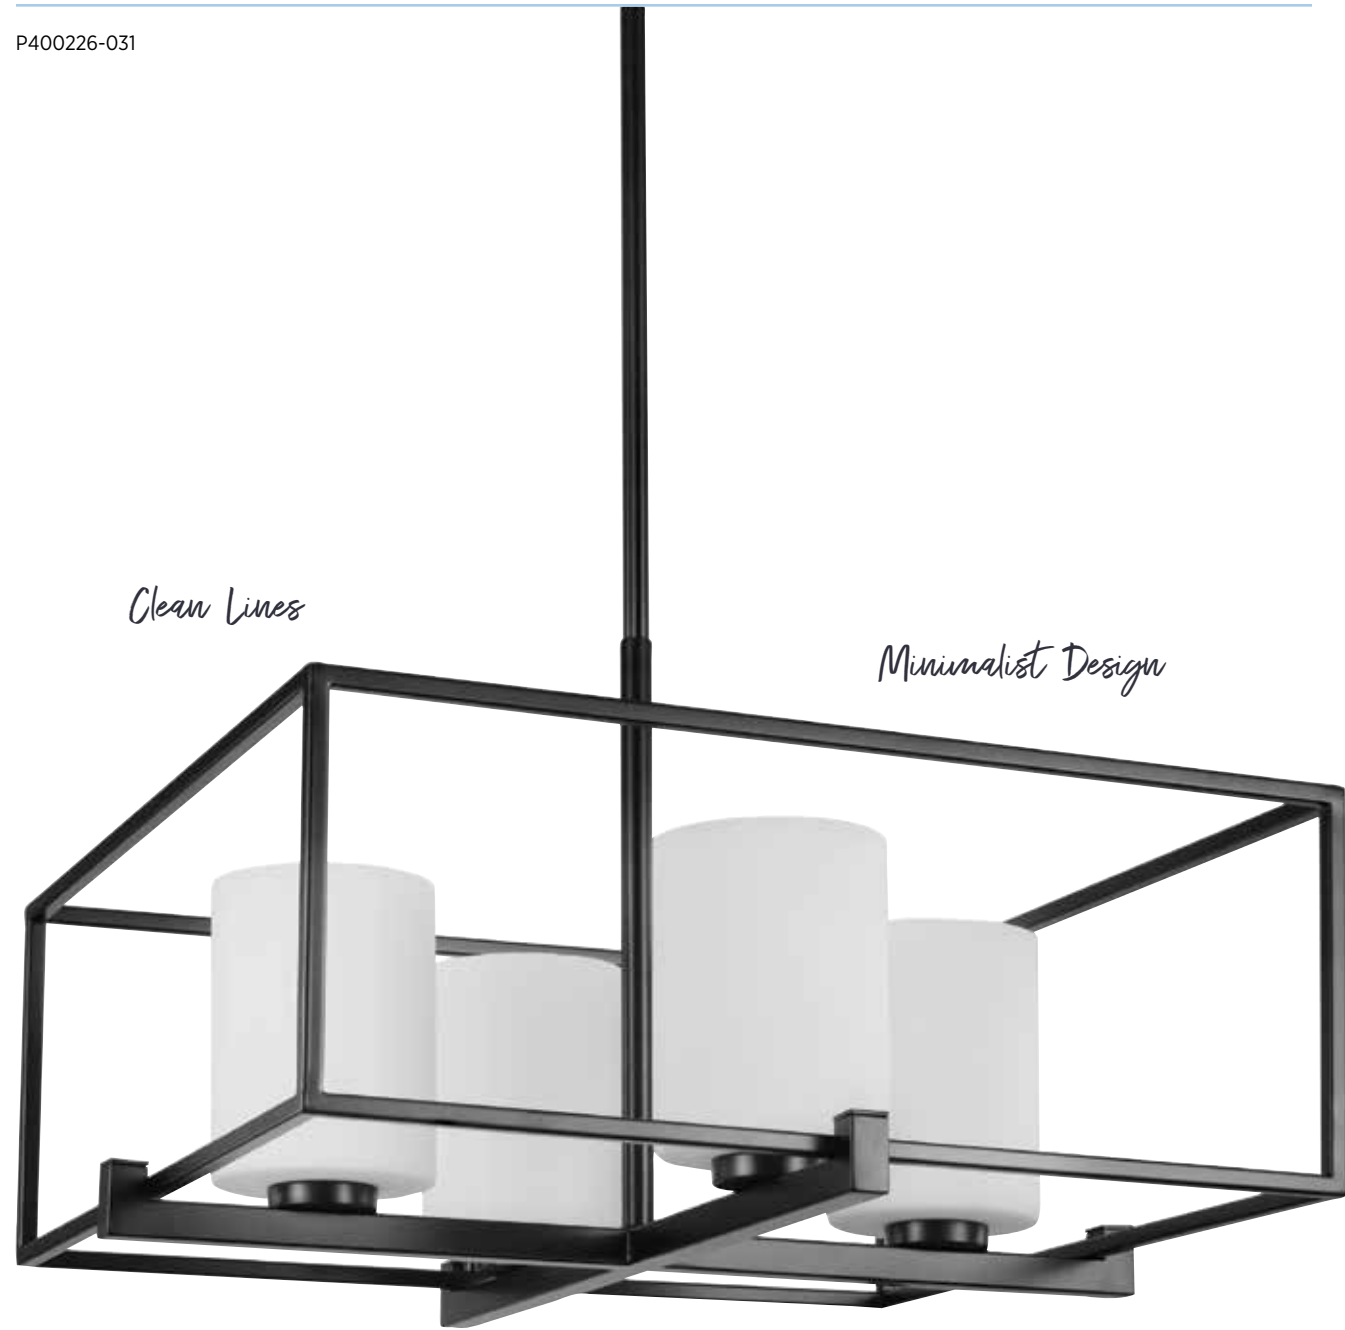

Chadwick

P400226-031