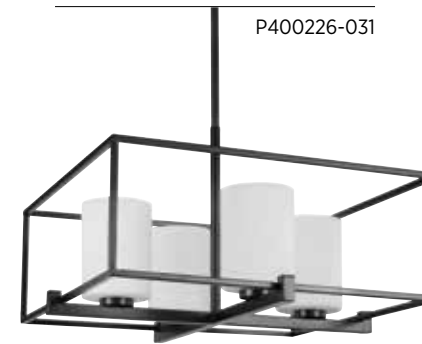

WALL SCONCE

P710089-031 Matte Black
5-1/2" W., 18" ht.,
Extends 5-3/8". H/CTR 14-1/4".
One medium base lamp,
100w max.

P400226-031