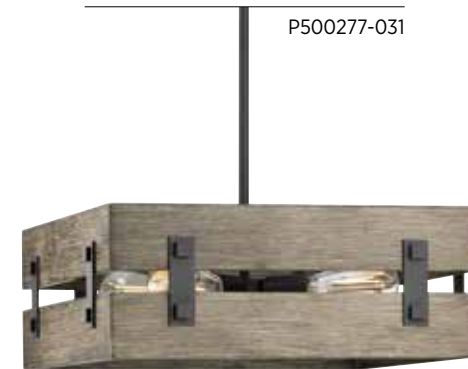

P500277-031

P710093-031