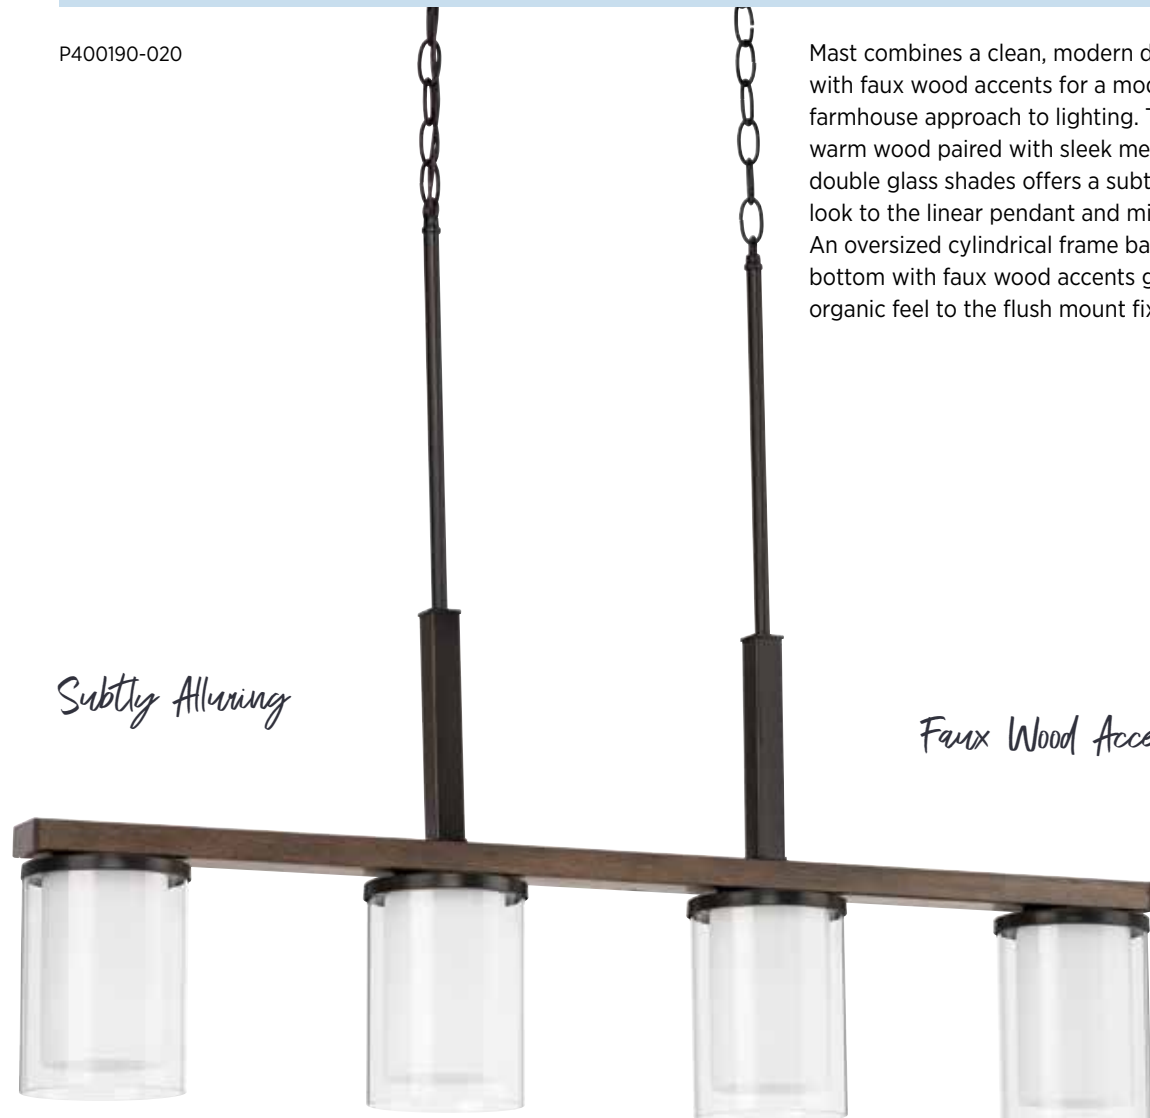

Mast

FINISHES

- Brushed Nickel - 009
- Antique Bronze - 020

ALSO IN

- Bath
- Close-to-Ceiling
- Sconces

PAIR WITH

- Alexa
- Chadwick
- Hemsworth

Mast combines a clean, modern design expression with faux wood accents for a modern-meets-farmhouse approach to lighting. The contrast of warm wood paired with sleek metallic lines and double glass shades offers a subtly alluring, Zen look to the linear pendant and mini-pendant. An oversized cylindrical frame banded top and bottom with faux wood accents gives a warm organic feel to the flush mount fixture.

P400190-020

Subtly Alluring

Faux Wood Accents

Modern meets Farmhouse

P400190-009

Mast

FOUR-LIGHT LINEAR CHANDELIER

P400190-009 Brushed Nickel
P400190-020 Antique Bronze
 38" W., 4-7/8" D., 14-3/4" ht.,
 Overall ht. w/stem 80-1/2"; wire 15'.
 Four medium base lamps,
 each 100w max.

MINI-PENDANT

P500192-009 Brushed Nickel
P500192-020 Antique Bronze
 6-1/4" dia., 14" ht.,
 Overall ht. w/stem 80"; wire 10'.
 One medium base lamp,
 100w max.

P500192-009

P500192-020

P400190-020

Mast

FINISHES

- Brushed Nickel - 009
- Antique Bronze - 020

ALSO IN

- Collections
- Close-to-Ceiling

P300216-009

Mast combines a clean, modern design expression with faux wood accents for a modern-meets-farmhouse approach to lighting. The contrast of warm wood paired with sleek metallic lines and double glass shades offers a subtly alluring, Zen look to these vanity fixtures. An oversized cylindrical frame banded top and bottom in Brushed Nickel or Antique Bronze and trimmed with faux wood accents gives a warm organic feel to the flush mount fixture.