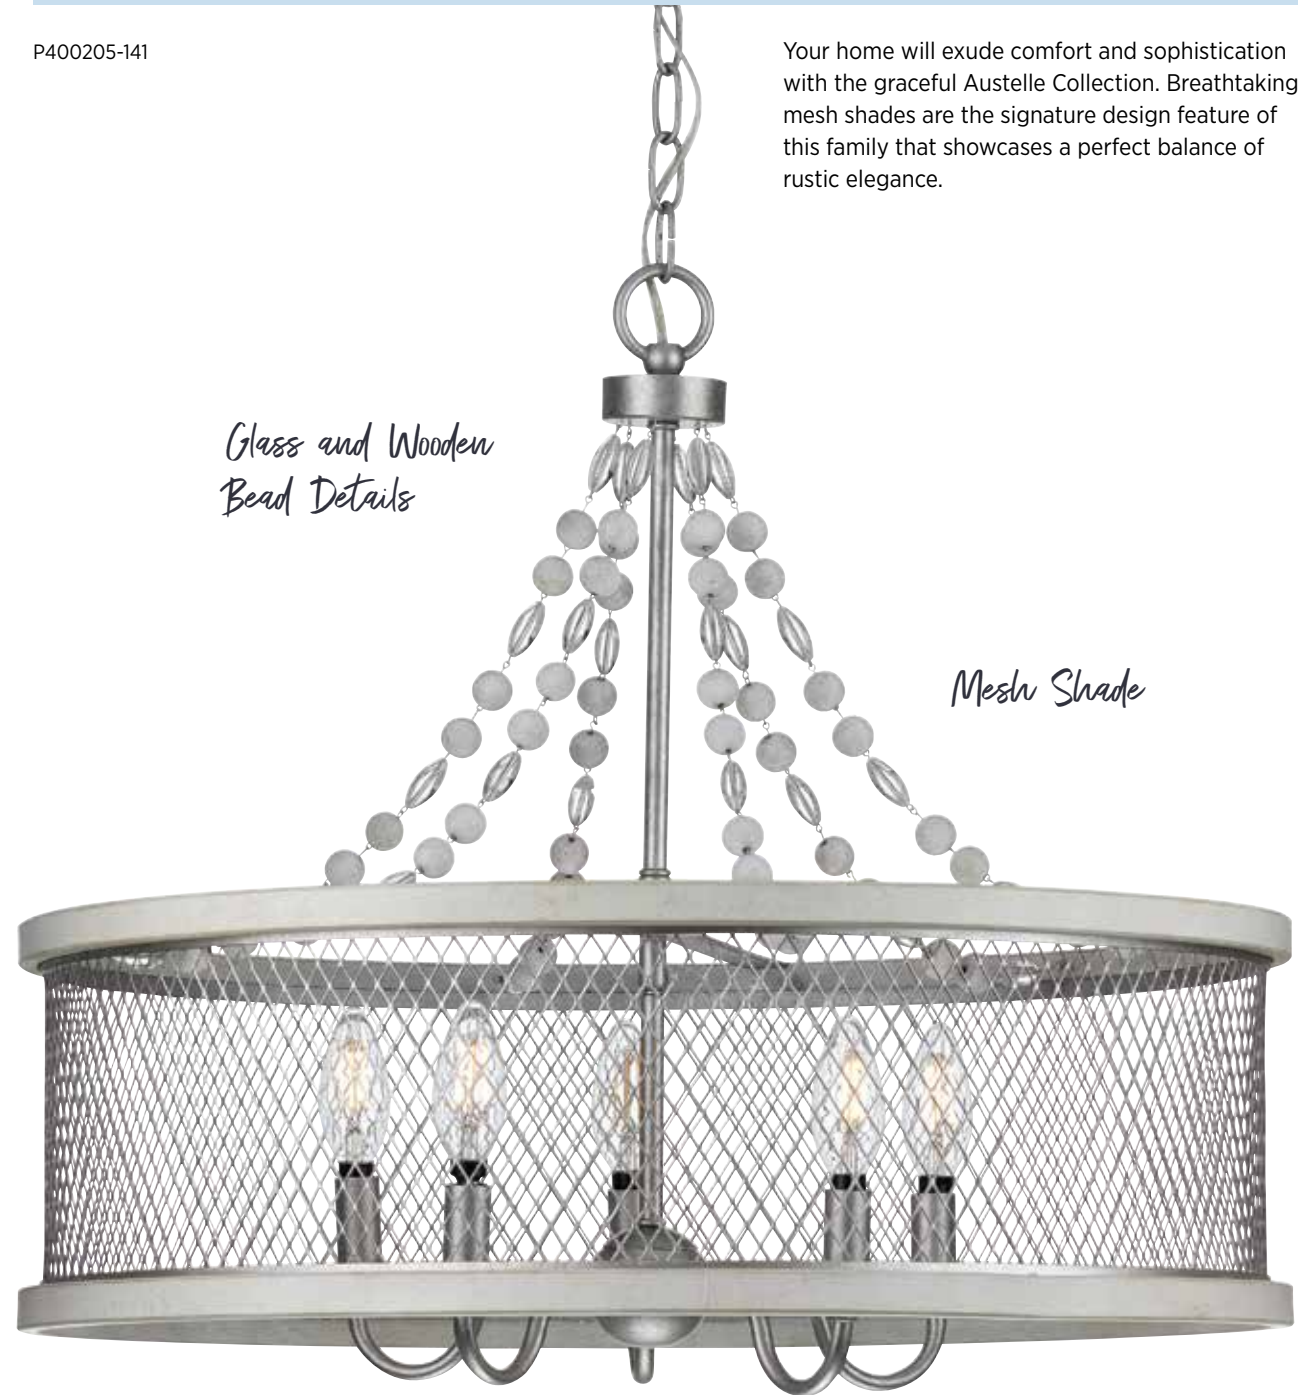

Austelle

FINISHES

- Antique Bronze - 020
- Galvanized - 141

ALSO IN

Close-to-Ceiling

PAIR WITH

- Tilley
- Fleurette

P400205-141

*Glass and Wooden
Bead Details*

Mesh Shade

Rustic Elegance

Your home will exude comfort and sophistication with the graceful Austelle Collection. Breathtaking mesh shades are the signature design feature of this family that showcases a perfect balance of rustic elegance.

P400205-020

P400205-141

P400204-020

P400204-141

P500228-020*

P500228-141*

Austelle

FOUR-LIGHT CHANDELIER
P400204-020 Antique Bronze
P400204-141 Galvanized
 18" dia., 17-1/8" ht.,
 Overall ht. w/chain 93", wire 15'.
 Four candelabra base lamps,
 each 60w max.

*All fixtures shown with F4B10LED927/JA8
 or F7ST19DLED927/JA8 LED lamps, not
 included.*

Austelle

Mesh shades are a signature detail, offering rustic elegance.

P350154-141

P350154-020

TWO-LIGHT FLUSH MOUNT
P350154-020 Antique Bronze
P350154-141 Galvanized
14" dia., 6-1/2" ht.
Two medium base lamps,
each 60w max.