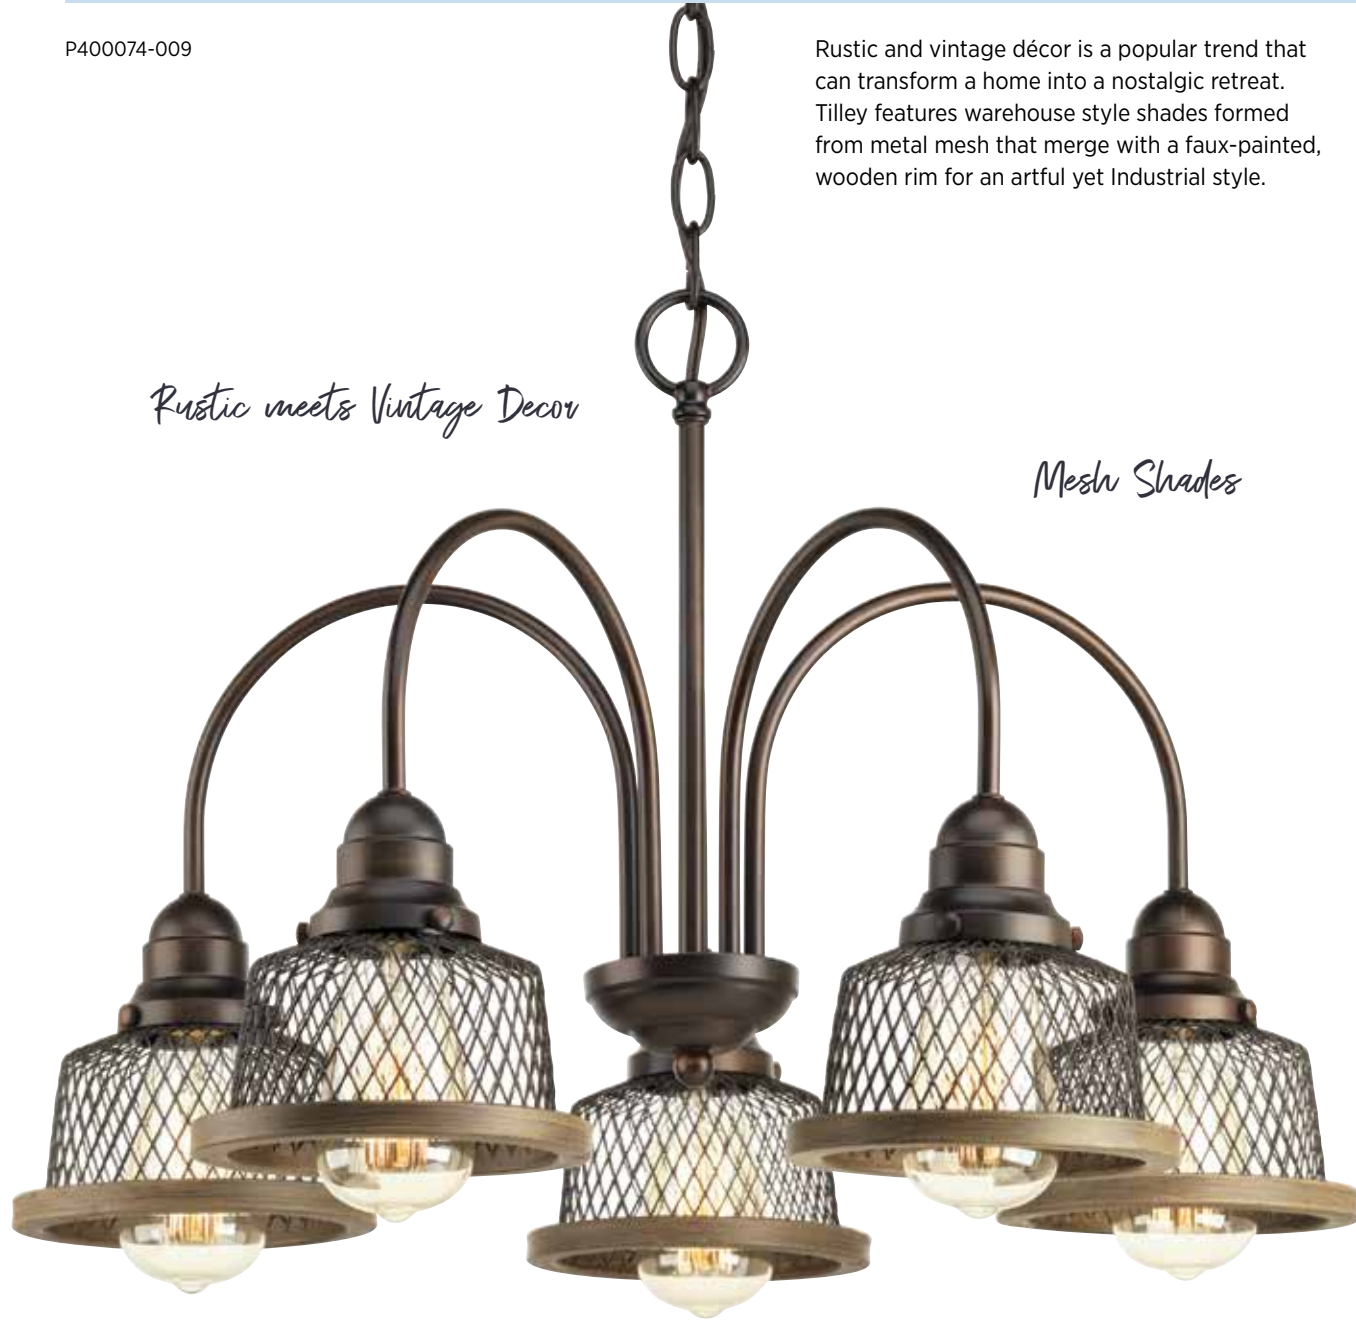

Tilley

FINISHES

- Brushed Nickel - 009
- Antique Bronze - 020

ALSO IN

- Bath
- Close-to-Ceiling

PAIR WITH

- Briarwood
- Gulliver
- Hemsworth

P400074-009

Rustic and vintage décor is a popular trend that can transform a home into a nostalgic retreat. Tilley features warehouse style shades formed from metal mesh that merge with a faux-painted, wooden rim for an artful yet Industrial style.

Rustic meets Vintage Decor

Mesh Shades

Faux-painted Wooden Rim

P400074-020

P400073-020

P500078-020

P500079-020

Tilley