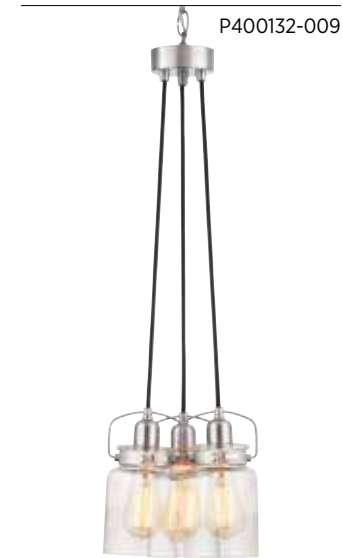

Calhoun

P400132-009