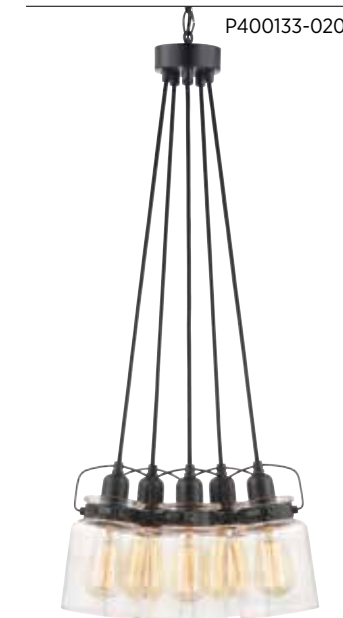

P400133-020