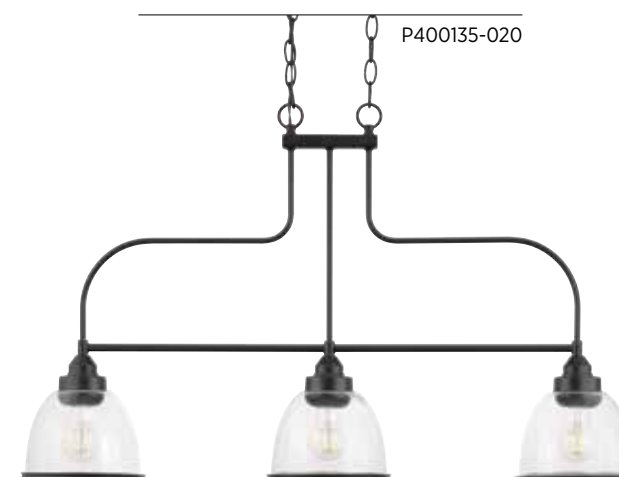

P500137-009

P300178-009

Saluda

WALL BRACKET

P300178-009 Brushed Nickel
5-3/4" W., 9-1/2" ht.,
Extends 7-3/4". H/CTR 4-1/2".
One medium base lamp,
60w max.

SEMI-FLUSH CONVERTIBLE

P350109-009 Brushed Nickel
Hanging and ceiling mount
hardware included.
18" dia., 12-7/8" ht.,
Overall ht. w/stem 63", wire 10'.
Three medium base lamps,
each 60w max.

Glass Shades

Finely Crafted Details

Versatile Style

P400137-020

P400134-020

WALL BRACKET
P300178-020 Antique Bronze
 5-3/4" W., 9-1/2" ht.,
 Extends 7-3/4". H/CTR 4-1/2".
 One medium base lamp,
 60w max.

SEMI-FLUSH CONVERTIBLE
P350109-020 Antique Bronze
 Hanging and ceiling mount
 hardware included.
 18" dia., 12-7/8" ht.,
 Overall ht. w/stem 63", wire 10'.
 Three medium base lamps,
 each 60w max.

THREE-LIGHT CHANDELIER
P400134-020 Antique Bronze
 24" dia., 20-1/8" ht.,
 Overall ht. w/chain 95", wire 15'.
 Three medium base lamps,
 each 60w max.

P400136-020

P350109-020
*shown as
 ceiling mount*

THREE-LIGHT LINEAR CHANDELIER
P400135-020 Antique Bronze
 36" W., 7-1/4" D., 22" ht.,
 Overall ht. w/chain 96-1/2", wire 15'.
 Three medium base lamps,
 each 60w max.

FIVE-LIGHT CHANDELIER
P400136-020 Antique Bronze
 28" dia., 19-3/4" ht.,
 Overall ht. w/chain 94", wire 15'.
 Five medium base lamps,
 each 60w max.

P400135-020

P500137-020

MINI-PENDANT
P500137-020 Antique Bronze
 7-1/4" dia., 8" ht.,
 Overall ht. w/stem 74", wire 10'.
 One medium base lamp,
 60w max.