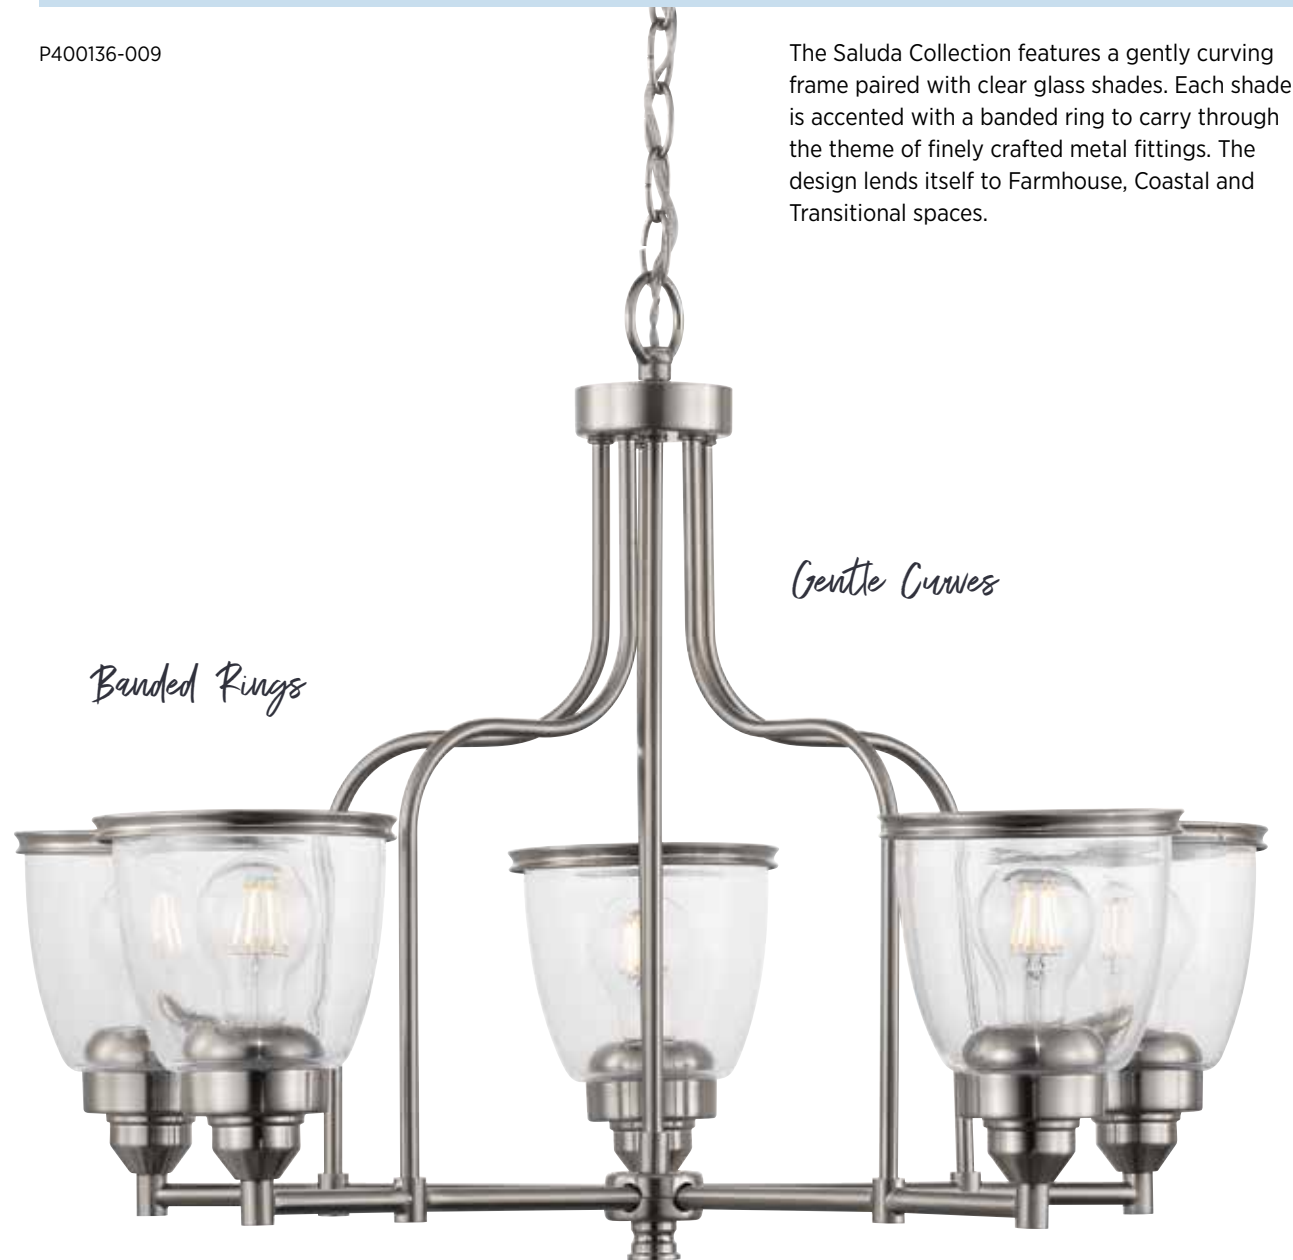

Saluda

FINISHES

- Brushed Nickel - 009
- Antique Bronze - 020

ALSO IN

Bath

PAIR WITH

Litchfield
Range
Piedmont

P400136-009

The Saluda Collection features a gently curving frame paired with clear glass shades. Each shade is accented with a banded ring to carry through the theme of finely crafted metal fittings. The design lends itself to Farmhouse, Coastal and Transitional spaces.

P500137-009

P300178-009

Saluda

WALL BRACKET

P300178-009 Brushed Nickel
5-3/4" W., 9-1/2" ht.,
Extends 7-3/4". H/CTR 4-1/2".
One medium base lamp,
60w max.

SEMI-FLUSH CONVERTIBLE

P350109-009 Brushed Nickel
Hanging and ceiling mount
hardware included.
18" dia., 12-7/8" ht.,
Overall ht. w/stem 63", wire 10'.
Three medium base lamps,
each 60w max.

THREE-LIGHT CHANDELIER

P400134-009 Brushed Nickel
24" dia., 20-1/8" ht.,
Overall ht. w/chain 95", wire 15'.
Three medium base lamps,
each 60w max.

THREE-LIGHT LINEAR CHANDELIER

P400135-009 Brushed Nickel
36" W., 7-1/4" D., 22" ht.,
Overall ht. w/chain 96-1/2", wire 15'.
Three medium base lamps,
each 60w max.