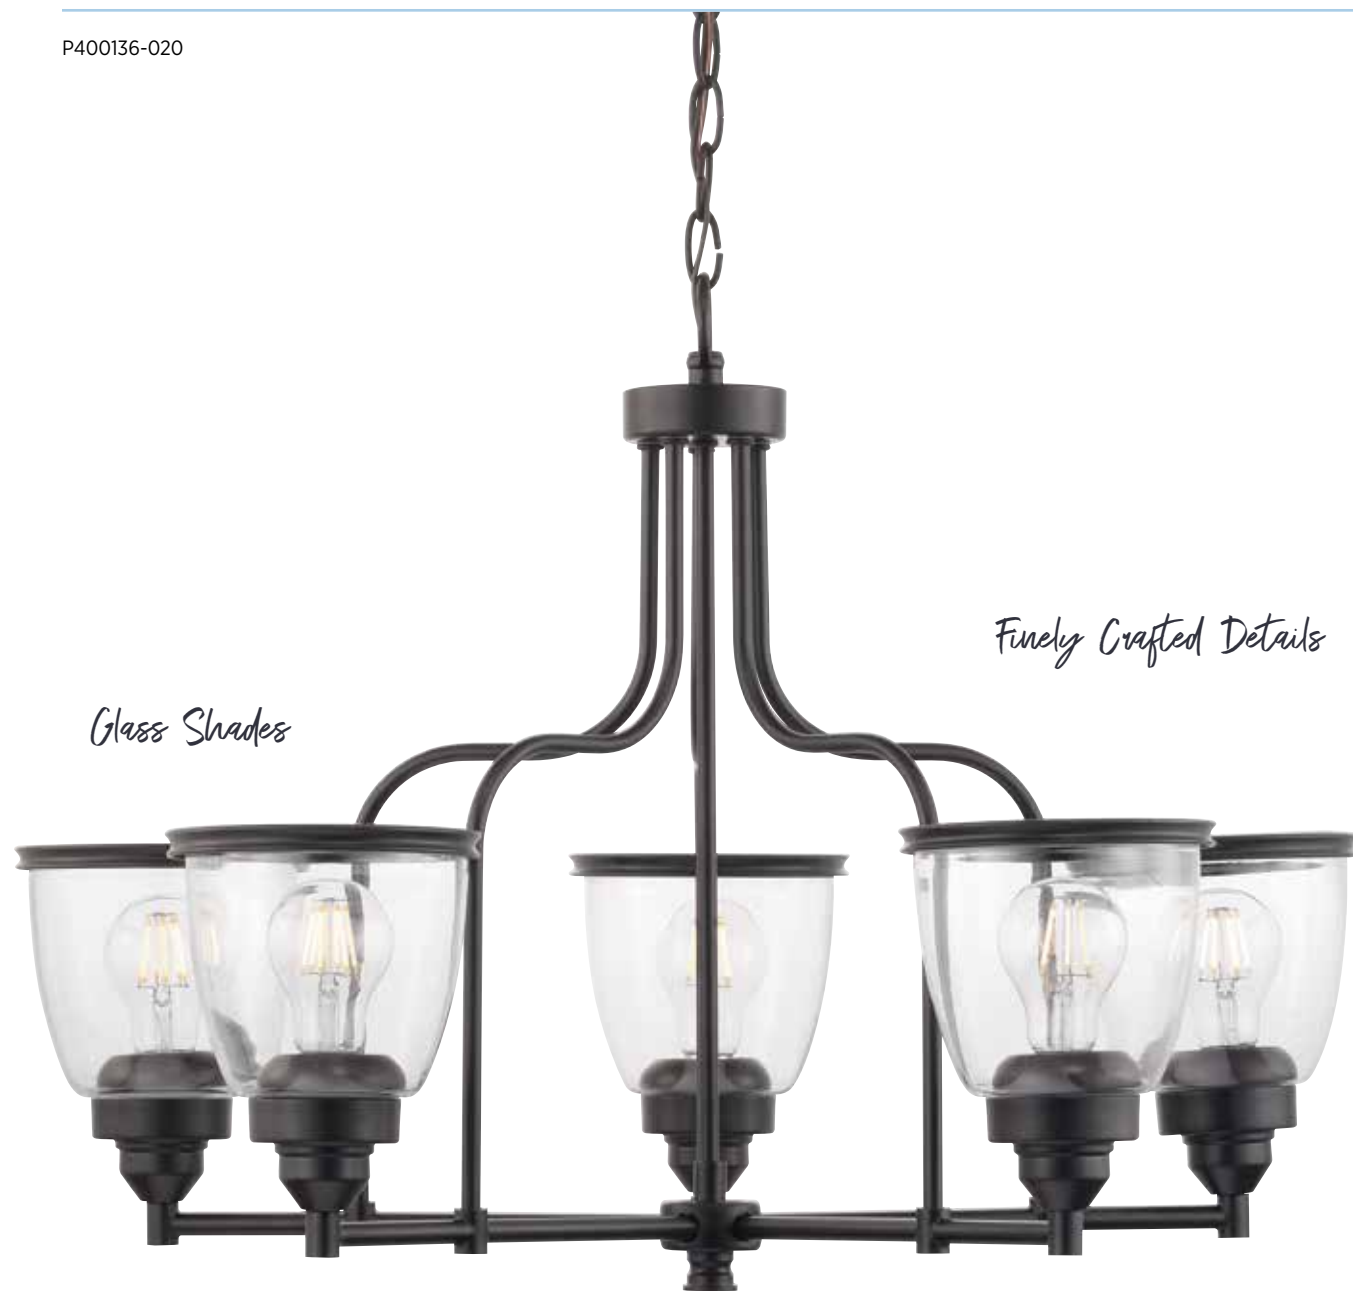

Saluda

P400136-020

Glass Shades

Finely Crafted Details

Versatile Style

P400137-020