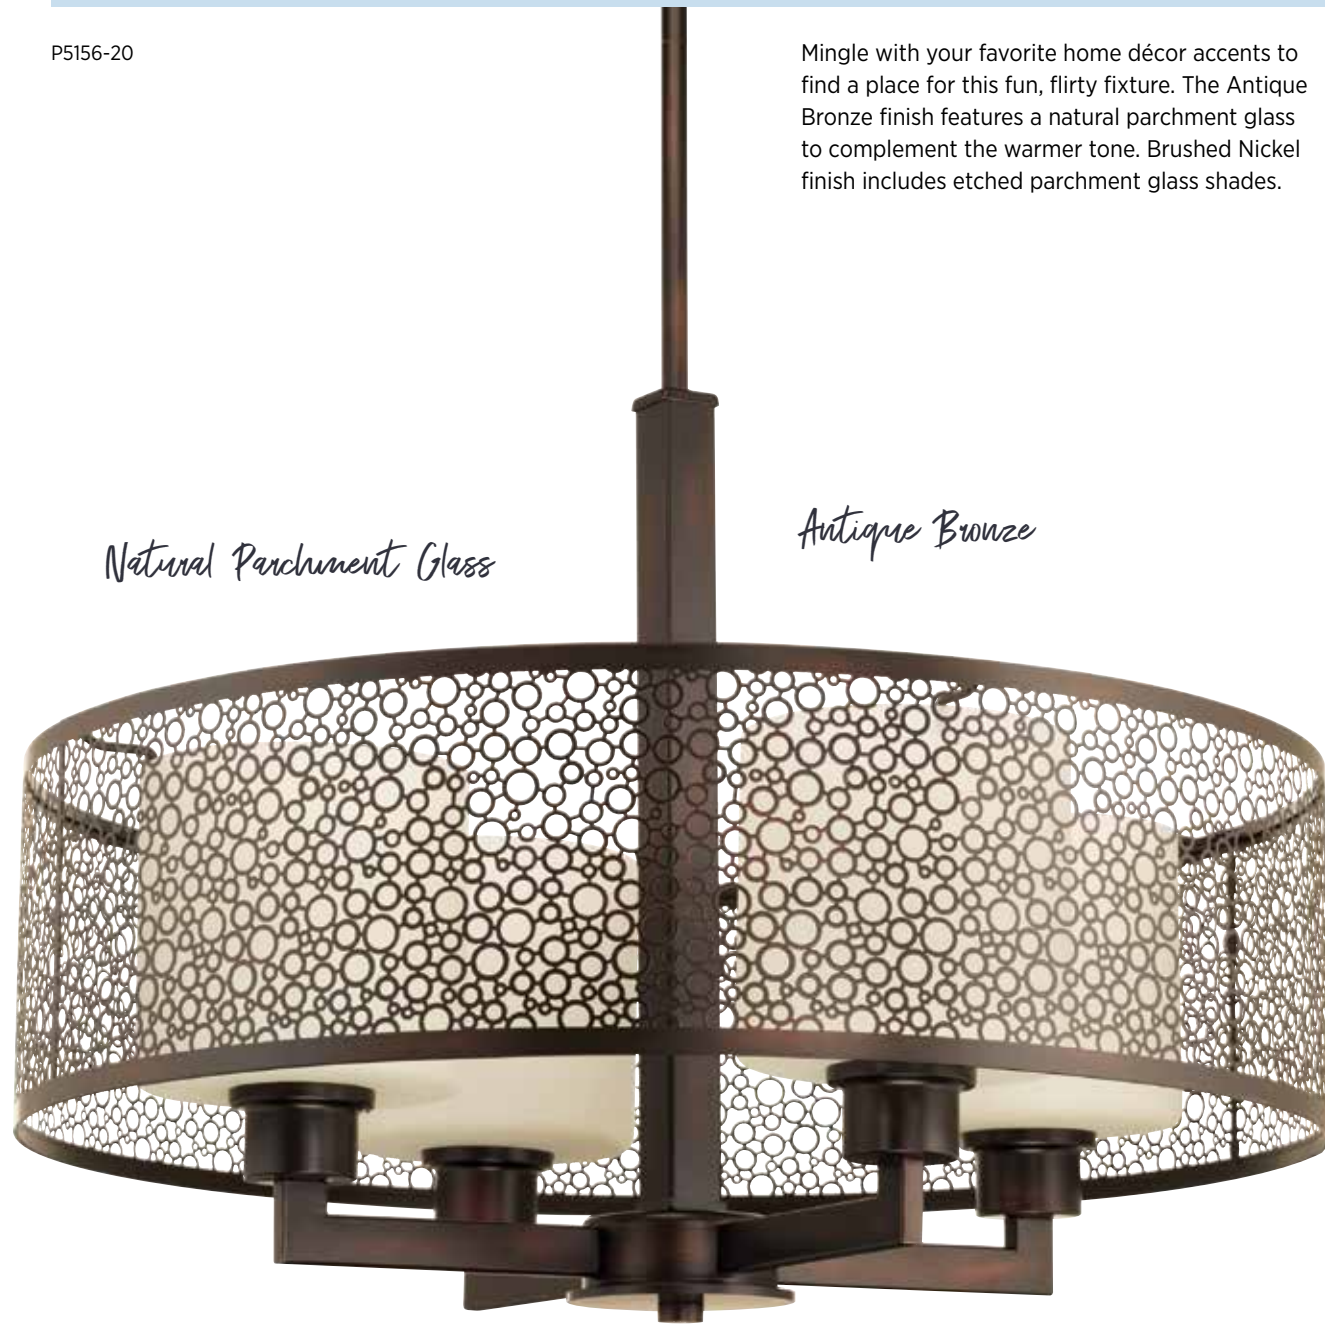

Mingle

FINISHES

- Brushed Nickel - 09
- Antique Bronze - 20

ALSO IN

Close-to-Ceiling

PAIR WITH

- Equinox
- Bravo

Mingle with your favorite home décor accents to find a place for this fun, flirty fixture. The Antique Bronze finish features a natural parchment glass to complement the warmer tone. Brushed Nickel finish includes etched parchment glass shades.

P5156-20

Natural Parchment Glass

Antique Bronze

Modern Metal Pattern