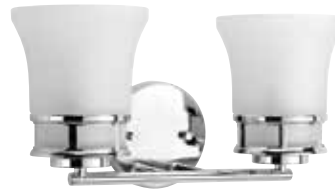

Cascadia

Overscale frames and etched glass shades offer substance in a sleek frame.

FINISHES

- Polished Chrome - 15
- Antique Bronze - 20

ALSO IN

Collections
Close-to-Ceiling

ONE-LIGHT BATH

P2146-15 Polished Chrome

P2146-20 Antique Bronze

5-7/8" W., 8" ht.

Extends 6-1/2". H/CTR 5-1/2".

One medium base lamp,
100w max.

P2147-15

TWO-LIGHT BATH

P2147-15 Polished Chrome

P2147-20 Antique Bronze

16" W., 8" ht.

Extends 6-1/2". H/CTR 5-5/8".

Two medium base lamps,
each 100w max.

THREE-LIGHT BATH

P2148-15 Polished Chrome

P2148-20 Antique Bronze

24-1/8" W., 8" ht.

Extends 6-1/2". H/CTR 5-5/8".

Three medium base lamps,
each 100w max.

FOUR-LIGHT BATH

P2149-15 Polished Chrome

P2149-20 Antique Bronze

32" W., 8" ht.

Extends 6-1/2". H/CTR 5-5/8".

Four medium base lamps,
each 100w max.

All fixtures mount up or down.