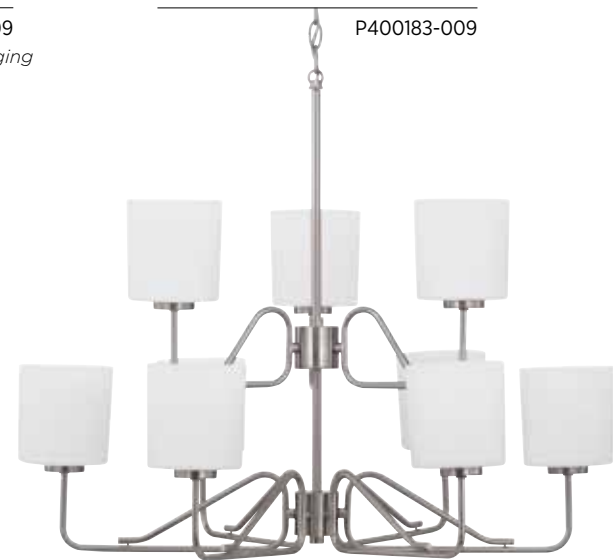

P350137-009
shown hanging

P400183-009