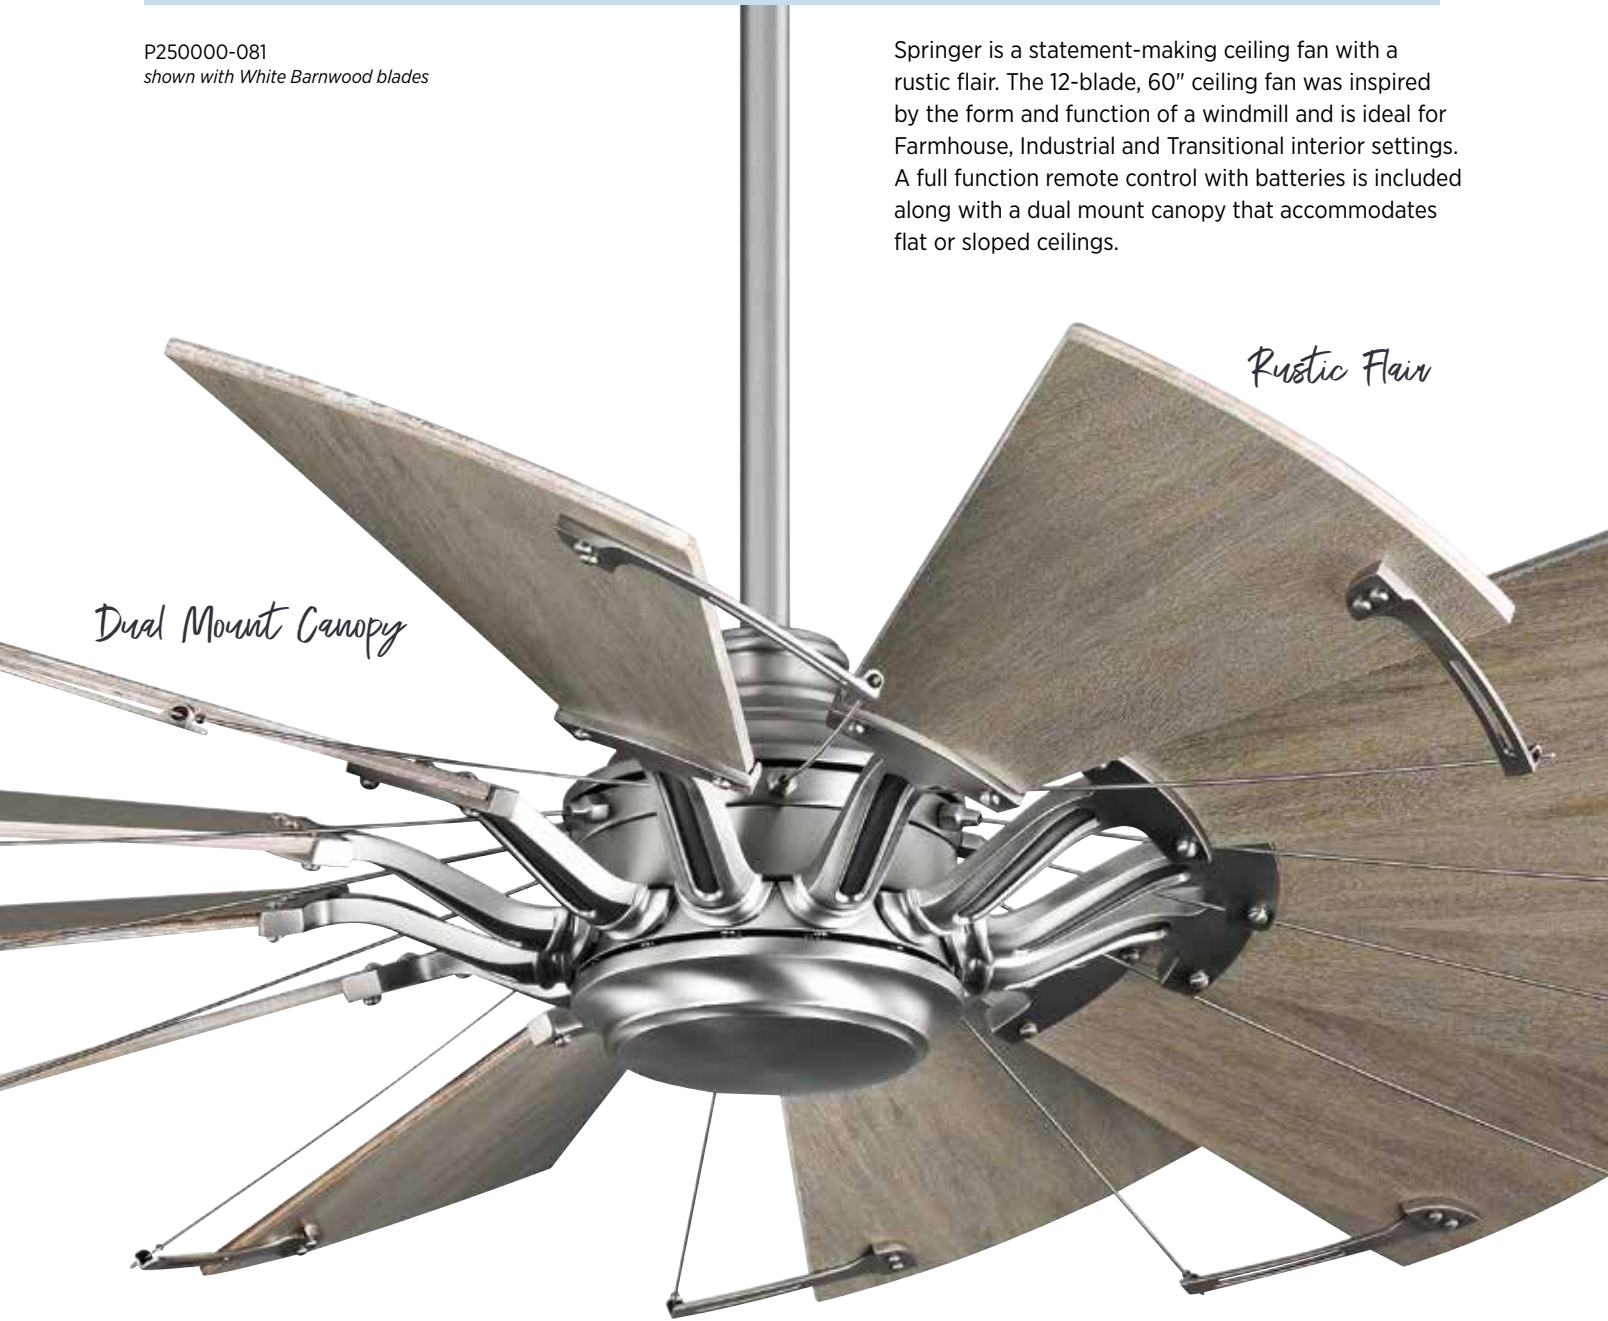

Springer

P250000-081
shown with White Barnwood blades

FINISHES

- Antique Nickel - 081
- Architectural Bronze - 129

Springer is a statement-making ceiling fan with a rustic flair. The 12-blade, 60" ceiling fan was inspired by the form and function of a windmill and is ideal for Farmhouse, Industrial and Transitional interior settings. A full function remote control with batteries is included along with a dual mount canopy that accommodates flat or sloped ceilings.

Dual Mount Canopy

Rustic Flair

Windmill Inspired

Springer

P250000-081 Antique Nickel

P250000-129 Architectural Bronze

P250000-081
shown with White Barnwood blades

P250000-129
shown with Distressed Walnut blades

ENERGY INFORMATION AT HIGH SPEED

Airflow	6,377 cubic feet per minute
Electricity Use	33 watts (excludes lights)
DOE Weighted CFM/W	206 CFM/W

FEATURES

- Limited Lifetime Warranty
- Dual Mount (flat or sloped ceiling-22°)
- DC Motor
- Plywood blades
- Full function remote control with batteries is included

SIZE

60" dia., 17-3/8" ht.
80" lead wires.

Full Function Remote Control Included
Six-speed fan operation
Reverse direction control