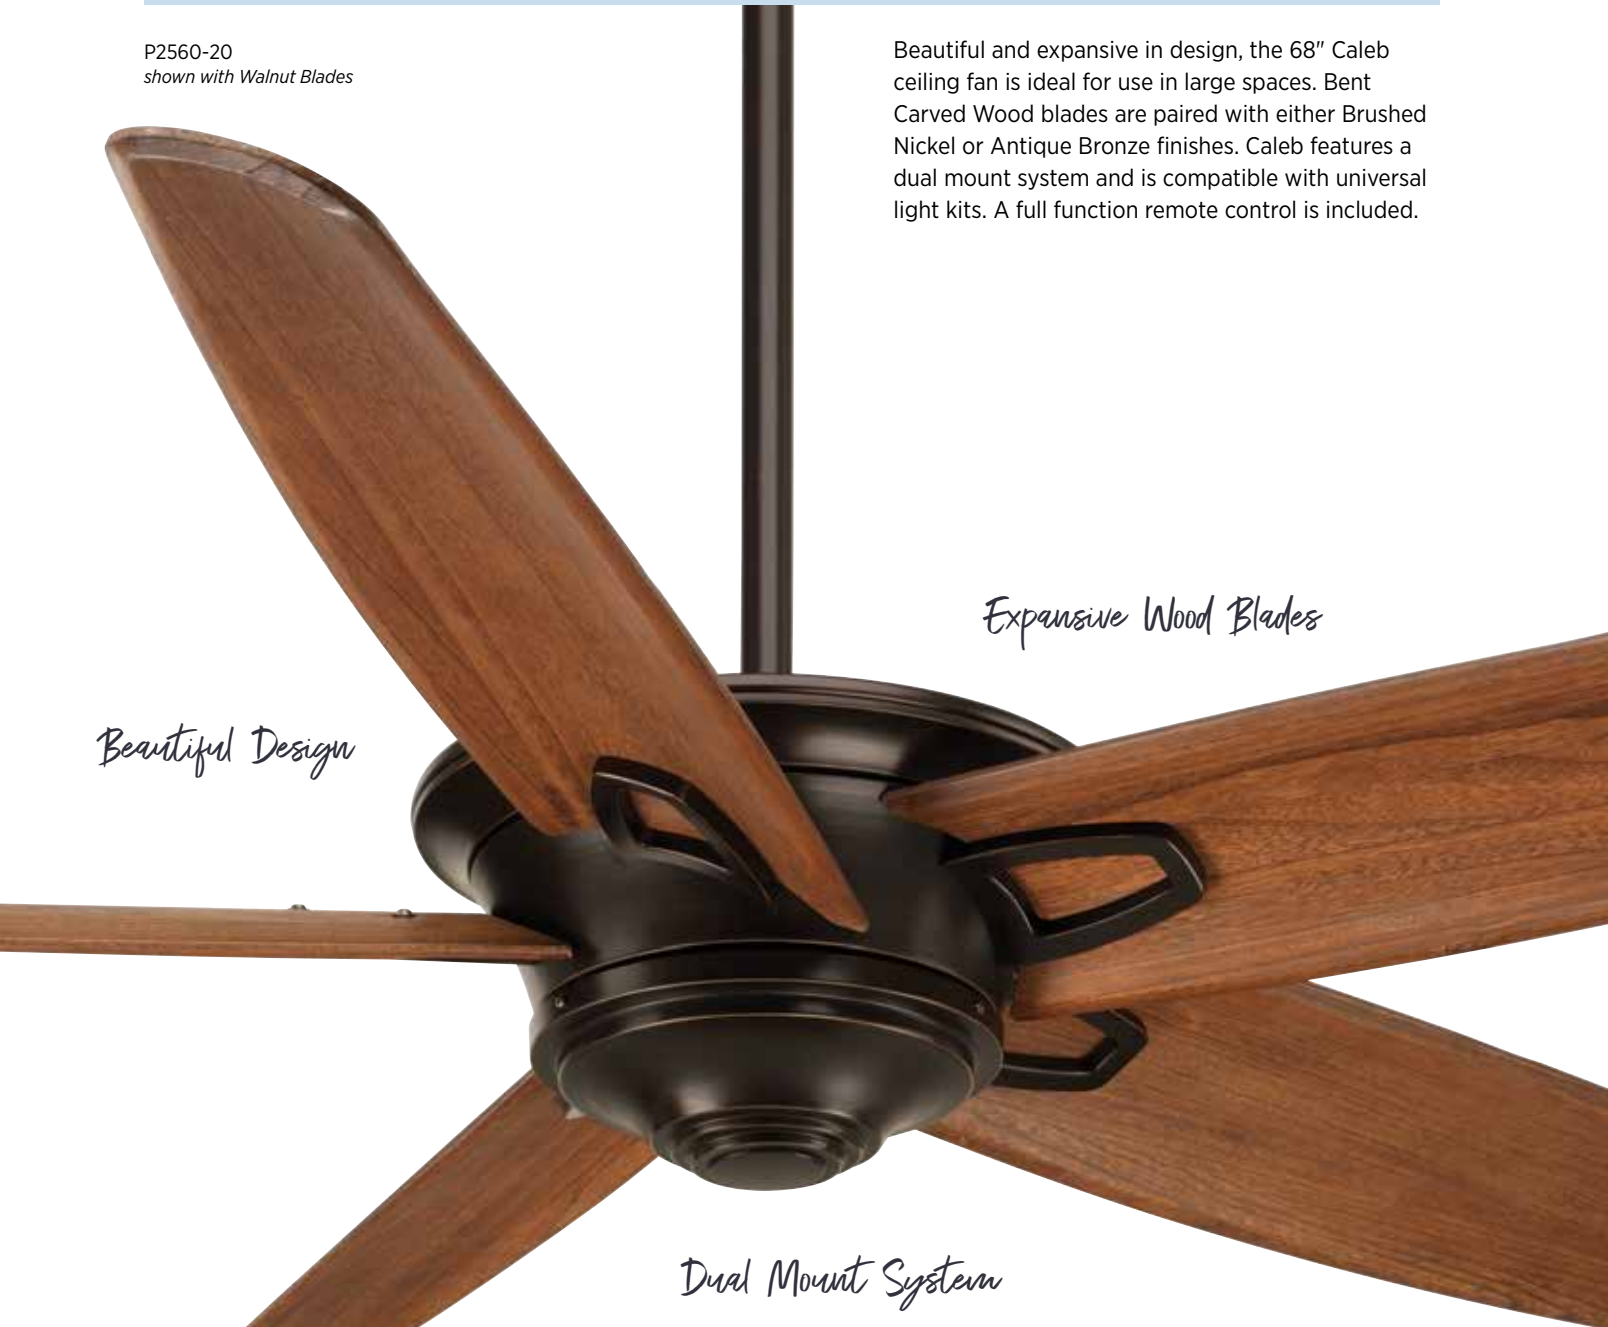

Caleb

FINISHES

- Brushed Nickel - 09
- Antique Bronze - 20

P2560-20
shown with Walnut Blades

Beautiful and expansive in design, the 68" Caleb ceiling fan is ideal for use in large spaces. Bent Carved Wood blades are paired with either Brushed Nickel or Antique Bronze finishes. Caleb features a dual mount system and is compatible with universal light kits. A full function remote control is included.

Beautiful Design

Expansive Wood Blades

Dual Mount System

Caleb

P2560-09 Brushed Nickel

P2560-20 Antique Bronze

P2560-09
shown with Medium Cherry blades

P2560-20
shown with Walnut blades

ENERGY INFORMATION AT HIGH SPEED

Airflow	7,045 cubic feet per minute
Electricity Use	86 watts (excludes lights)
DOE Weighted CFM/W	91 CFM/W

FEATURES

- Limited Lifetime Warranty
- Dual Mount (flat or sloped ceiling-20°)
- AC Motor
- Patented bent carved wood blades
- Compatible with universal light kits
- Remote control with batteries is included
- Remote control may be replaced with P2631-30 wall control

SIZE

68" dia., 18" ht.
80" lead wires.

Full Function Remote Control Included
Three-speed fan operation
Reverse direction control