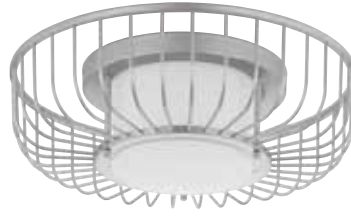

# Finesse LED

P350089-143-30

P350089-121-30

P350089-078-30

The beautifully graphic cage frame closes in a circular pattern around an etched opal glass shade.

**ONE-LIGHT LED FLUSH MOUNT**

**P350089-078-30** Vintage Gold

**P350089-121-30** Metallic Silver

**P350089-143-30** Graphite

15" dia., 4-1/2" ht.

One 17w LED module, 3000K,

90CRI, 1452 source lumens.

*All fixtures:*