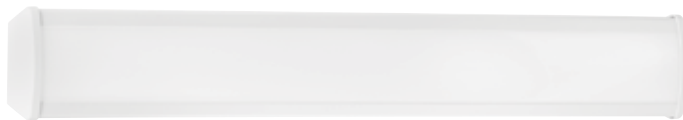

# Wrap & Strip LED

P730000-030-30

P730001-030-30

P730011-030-30

P730012-030-30

White acrylic diffuser, white end caps, white metal chassis. For kitchens, laundry rooms, garage, utility areas, and work spaces.

## 2FT LED STRIP

**P730000-030-30** White  
23-11/16" L., 2-1/4" W., 2-3/8" ht.  
21w integrated LED, 3000K,  
90CRI, 1600 lumens.

## 4FT LED STRIP

**P730001-030-30** White  
47-1/4" W., 2-1/4" W., 2-3/8" ht.  
36w LED, 3000, 90CRI,  
90CRI, 3200 lumens.

## 2FT LED WRAP

**P730011-030-30** White  
23-3/4" L., 6-3/16" W., 3" ht.  
21w integrated LED, 3000K,  
90CRI, 1700 lumens.