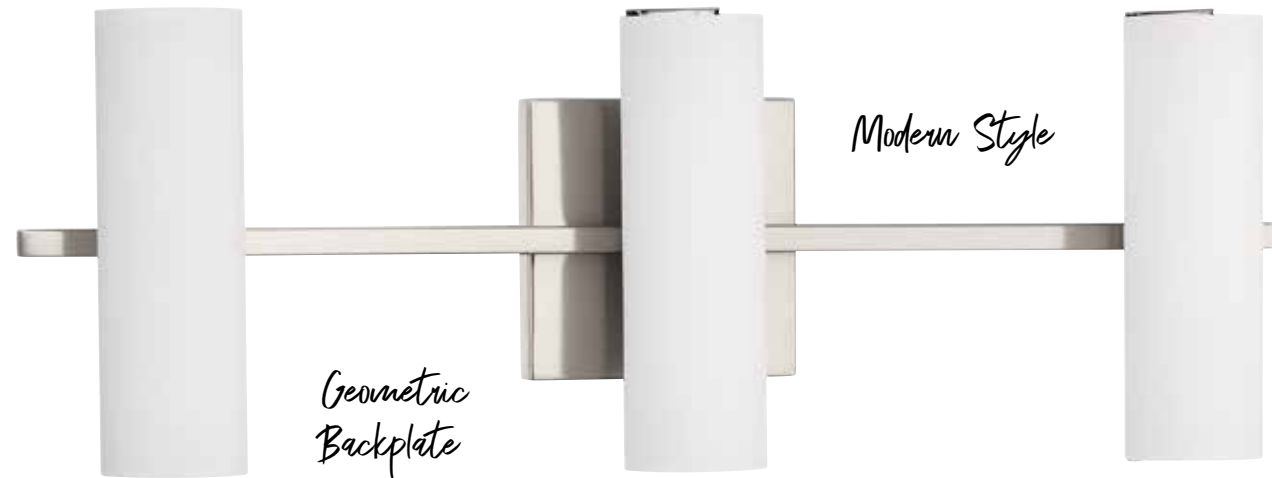

Colonnade LED

FINISHES

- Brushed Nickel - 009
- Polished Chrome - 015

P300187-009-30

Tubular etched glass shades pop against geometric backplate to create Colonnade, an LED bath collection. Available in one, two, three and four-light options. Modern style and continuous illumination are ideal for a variety of bath settings – including Mid-Century and Luxe.

Tubular Etched Glass

ONE-LIGHT LED BATH

P300185-009-30 Brushed Nickel
4-3/4" W., 7-1/2" ht.
Extends 3-7/8". H/CTR 3-7/8".
9.5w integrated LED, 3000K,
90CRI, 500 delivered lumens.

P300185-009-30

TWO-LIGHT LED BATH

P300187-009-30

FOUR-LIGHT LED BATH

P300188-009-30 Brushed Nickel
31-3/8" W., 7-1/2" ht.
Extends 3-7/8". H/CTR 3-7/8".
38w integrated LED, 3000K,
90CRI, 2000 delivered lumens.

P300188-009-30

All fixtures:

Colonnade LED

P300185-015-30

P300186-015-30

P300187-015-30

P300188-015-30

ONE-LIGHT LED BATH

P300185-015-30 Polished Chrome
4-3/4" W., 7-1/2" ht.
Extends 3-7/8". H/CTR 3-7/8".
9.5w integrated LED, 3000K,
90CRI, 500 delivered lumens.