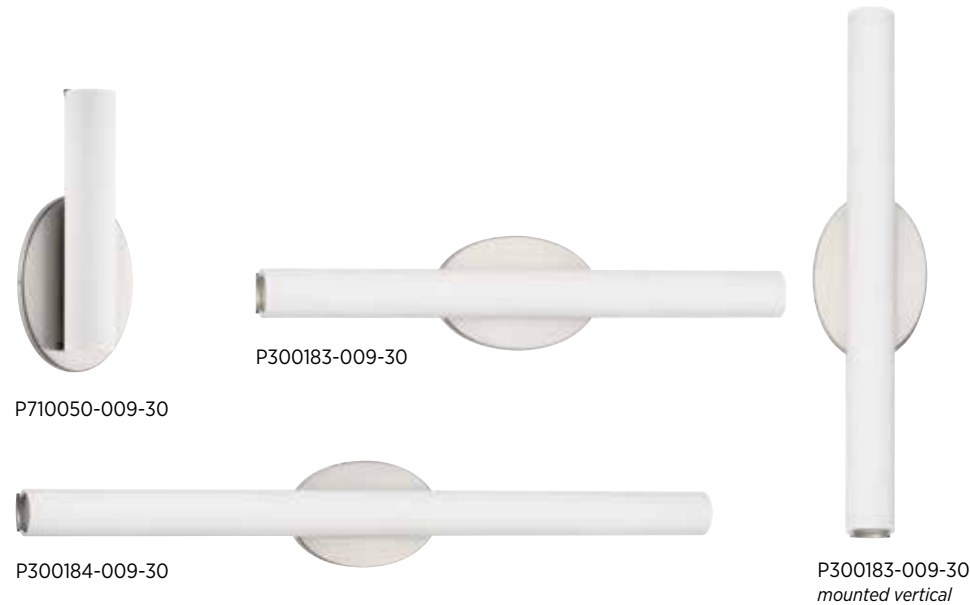

P710050-009-30

P300183-009-30

P300184-009-30

P300183-009-30
mounted vertical

All fixtures:

Parallel LED

22" LINEAR LED BATH

P300183-012-30 Satin Brass
P300183-015-30 Polished Chrome
P300183-129-30 Architectural Bronze
Installs horizontal or vertical.
22-3/8" W., 4-3/4" ht.
Extends 2-3/4". H/CTR 2-3/8".
36w integrated LED, 3000K,
90CRI, 2166 delivered lumens.

32" LINEAR LED BATH

P300184-012-30 Satin Brass
P300184-015-30 Polished Chrome
P300184-129-30 Architectural Bronze
Installs horizontal or vertical.
32" W., 4-3/4" ht.
Extends 2-3/4". H/CTR 2-3/8".
53w integrated LED, 3000K,
90CRI, 2872 delivered lumens.

LED WALL BRACKET

P710050-012-30 Satin Brass
P710050-015-30 Polished Chrome
P710050-129-30 Architectural Bronze
4-3/4" W., 11" ht.
Extends 2-3/4". H/CTR 7-1/2".
16w integrated LED, 3000K,
90CRI, 930 delivered lumens.

All fixtures: