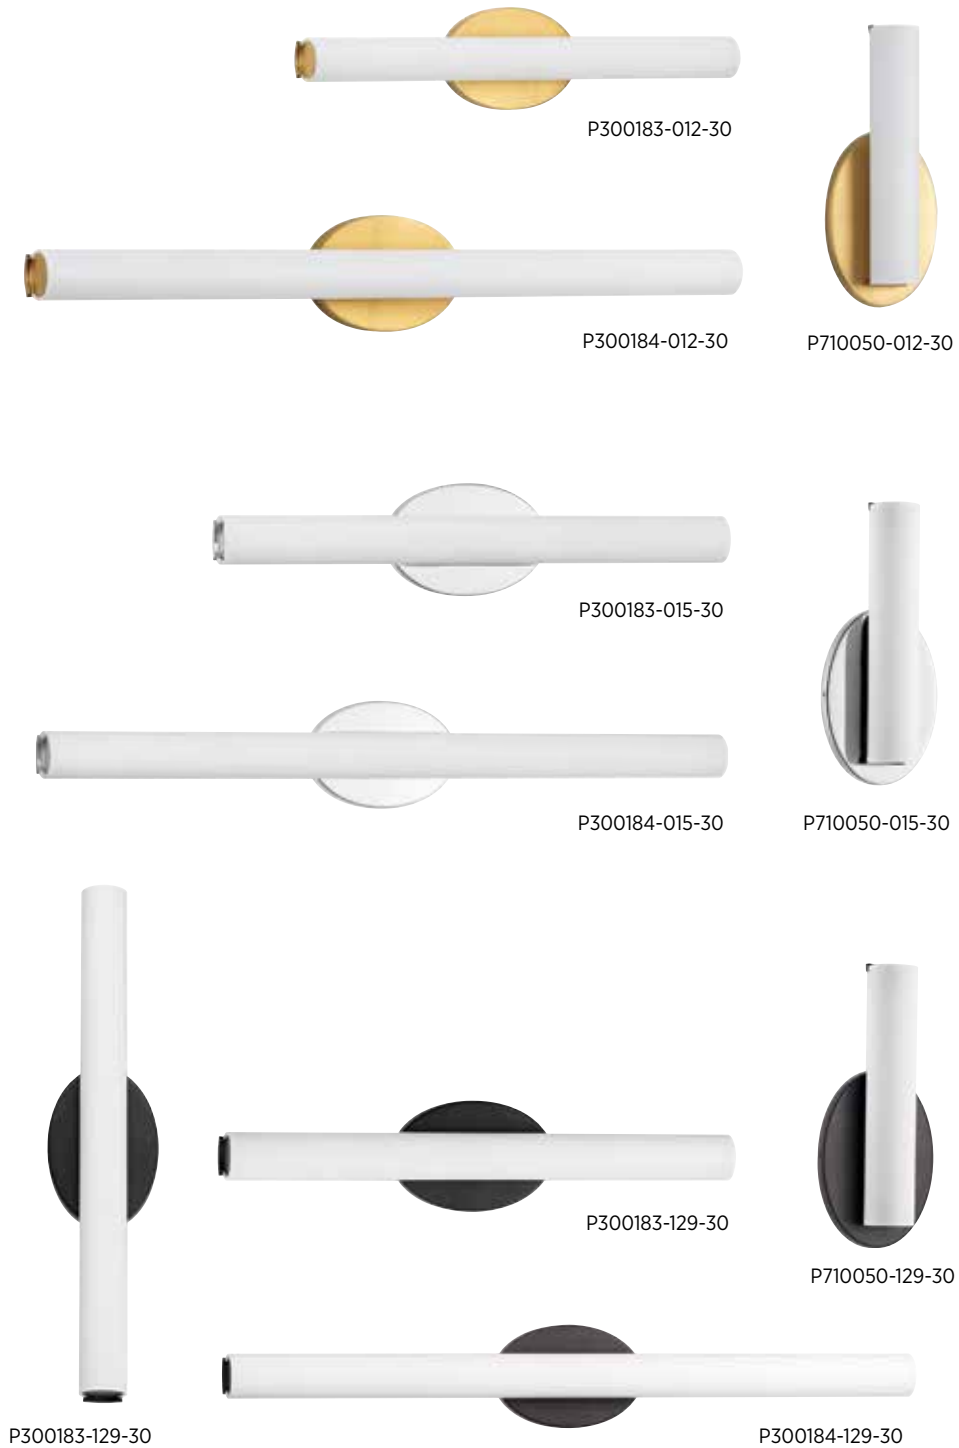

P300183-012-30

P300184-012-30

P710050-012-30

P300183-015-30

P300184-015-30

P710050-015-30

P300183-129-30

P710050-129-30

P300184-129-30