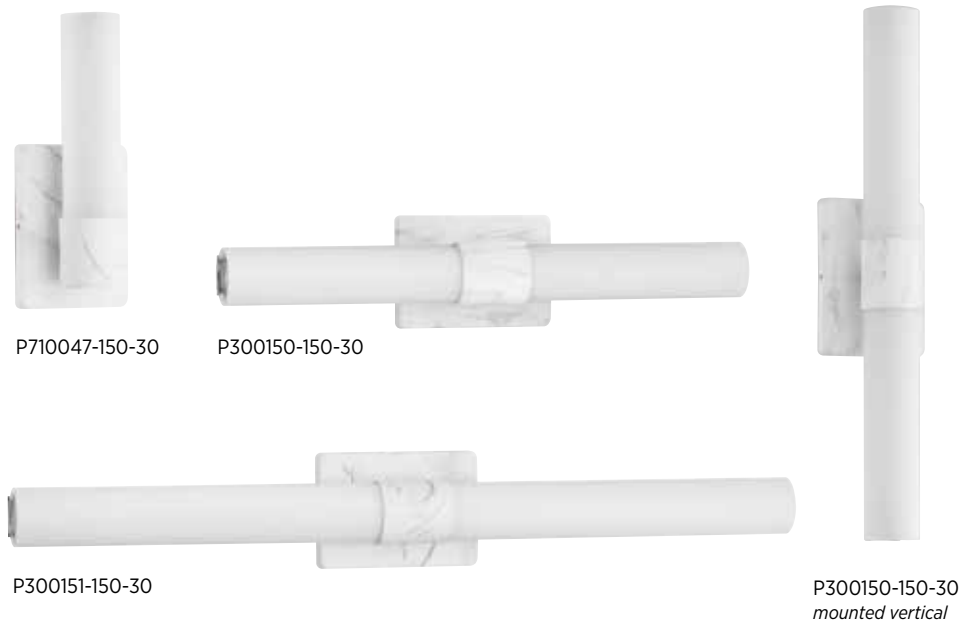

22" LINEAR LED BATH
P300150-150-30 Faux White Marble
Installs horizontal or vertical.
22-1/4" W., 4-3/4" ht.
Extends 3-5/8". H/CTR 2-3/8".
36w integrated LED, 3000K,
90CRI, 1942 delivered lumens.

32" LINEAR LED BATH
P300151-150-30 Faux White Marble
Installs horizontal or vertical.
32-3/8" W., 4-3/4" ht.
Extends 3-3/4". H/CTR 2-3/8".
53w integrated LED, 3000K,
90CRI, 2768 delivered lumens.

LED WALL BRACKET
P710047-150-30 Faux White Marble
4-3/4" W., 11-3/4" ht.
Extends 3-5/8". H/CTR 8-3/8".
16w integrated LED, 3000K,
90CRI, 823 delivered lumens.