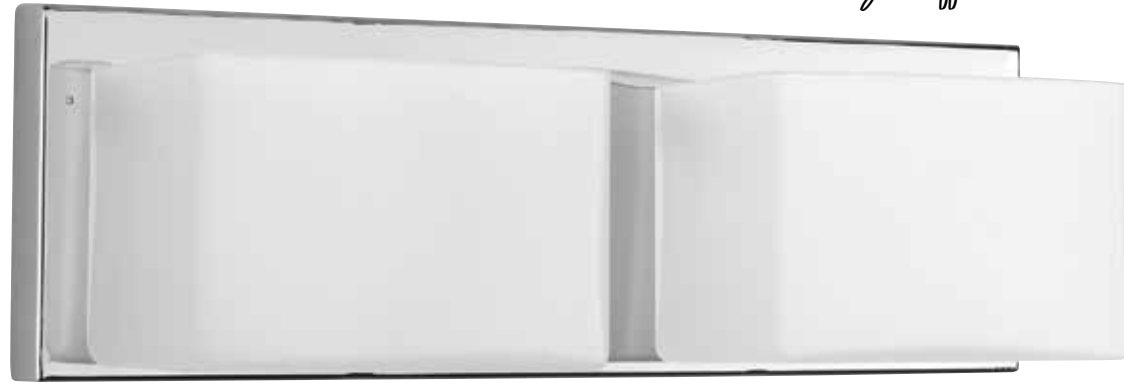

FINISHES

- Polished Chrome - 15
- Antique Bronze - 20

P2143-1530K9

A simple yet elegant series of modern LED wall fixtures. Geometric frosted glass shades provide evenly diffused illumination for vanity applications.

Simple and Elegant

Evenly Diffused

Geometric Frosted Shades

ONE-LIGHT BATH

P2142-1530K9 Polished Chrome
7" W., 4-3/4" ht.
Extends 4". H/CTR 2-3/4".
One 9w LED module, 3000K,
90CRI, 623 source lumens per module.