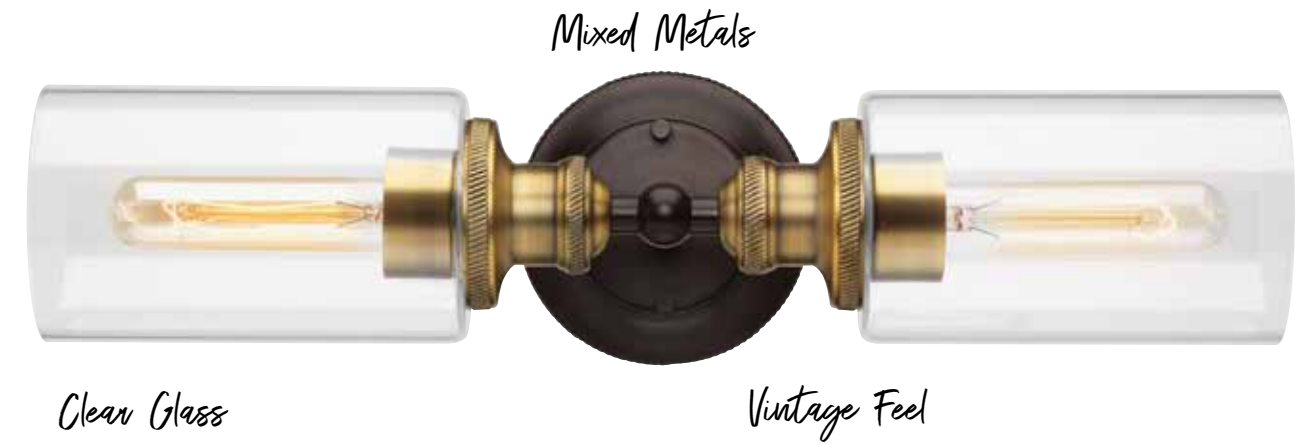

Archives

FINISHES

- Antique Bronze - 20
- Antique Nickel - 81

ALSO IN

Pendants

P2809-20

Archives offers a vintage electric feel to the bath. The two-light features clear glass and the mixed metals complement a wide variety of faucets.

P2809-81

P7156-09

P2809-20
mounted vertical

P2809-20

P7156-20

TWO-LIGHT BATH

P2809-20 Antique Bronze with Antique Brass accents
P2809-81 Antique Nickel with Brushed Nickel accents
Installs horizontal or vertical.
18-1/2" W., 4-3/4" ht.
Extends 7". H/CTR 2-3/8".
Two medium base lamps, each 100w max.

WALL BRACKET

P7156-20 Antique Bronze with Antique Brass accents
P7156-81 Antique Nickel with Brushed Nickel accents
9" dia., 7" ht.
Extends 10". H/CTR 2-3/8".
One medium base lamp, 100w max.

All fixtures shown with vintage lamps, not included.

Archives

Carefully crafted details and distinctive accents achieve a vintage electric feel.

P7156-81

P7156-20

P7156-20 Antique Bronze

P7156-81 Antique Nickel
9" dia., 7" ht.

Extends 10". H/CTR 2-3/8".
One medium base lamp,
100w max.