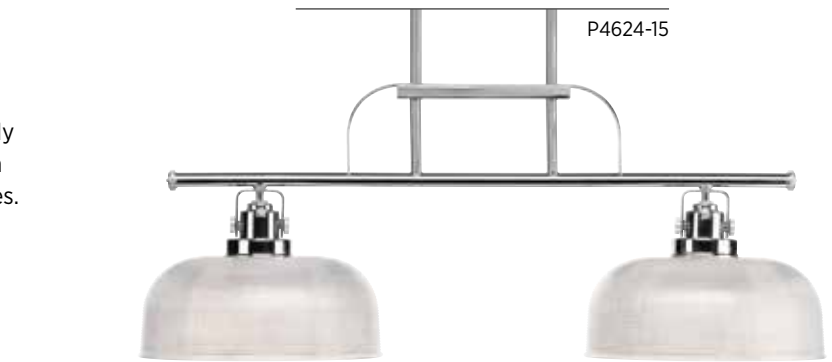

P2989-74 Venetian Bronze

P2989-81 Antique Nickel

5-3/4" W., 8-1/4" ht.,
Extends 7". H/CTR 5-1/4".

One medium base lamp,
100w max.

TWO-LIGHT LINEAR CHANDELIER

P4624-15 Polished Chrome

P4624-74 Venetian Bronze

30" W., 10-5/8" D., 12-3/4" ht.,
Overall ht. w/chain 100"; wire 10'.

Two medium base lamps,
each 100w max.

ONE-LIGHT PENDANT

P5026-15 Polished Chrome

P5026-74 Venetian Bronze

P5026-81 Antique Nickel

10-1/2" W., 9-1/4" ht.,

Overall ht. w/stem 75"; wire 10'.

One medium base lamp,
each 100w max.

MINI PENDANT

P5173-15 Polished Chrome

P5173-74 Venetian Bronze

P5173-81 Antique Nickel

5-3/4" W., 8-3/4" ht.,

Overall ht. w/stem 75"; wire 10'.

One medium base lamp,
each 100w max.

Archie

FINISHES

- Polished Chrome - 15
- Antique Nickel - 81
- Venetian Bronze - 74
- Vintage Brass - 163

ALSO IN

- Pendants
- Close-to-Ceiling

P2992-81

A welcomed blast from the past returning to a design grounded in aesthetic authenticity. Finely crafted strap and knob details with clear double prismatic glass.