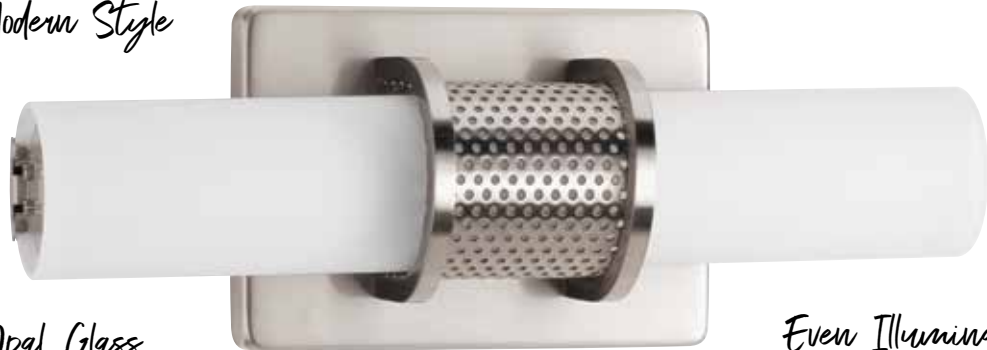

# Truss LED

## FINISHES

- Brushed Nickel - 09
- Architectural Bronze - 129

P2834-0930K9

Circular etched opal glass contains an integrated LED source to provide a variety of energy and cost savings benefits for the homeowner. Modern style and even illumination are ideal for a variety of bath settings.

*Modern Style*

*Etched Opal Glass*

*Even Illumination*

P2839-0930K9

P2834-0930K9

P2839-12930K9  
*mounted vertical*

P2839-12930K9

P2834-12930K9

## Truss LED

---

A unique mesh accent holds an etched glass cylinder against a simple square backplate.

P2834-0930K9

P2834-12930K9

**P2834-0930K9** Brushed Nickel  
**P2834-12930K9** Architectural Bronze  
4-3/4" W., 13" ht.  
Extends 3-7/8". H/CTR 2-3/8".  
20w integrated LED, 3000K,  
90 CRI, 665 delivered lumens.